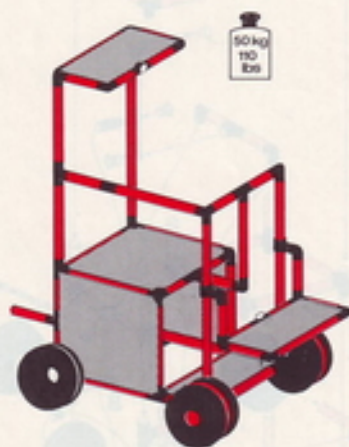

Stapler
forklift
chariot élévateur

1 x Quadro TRANSPORTER

3+

L 102 cm
(40.1 in.)
B 77 cm
(30.3 in.)
H 135 cm
(53.1 in.)