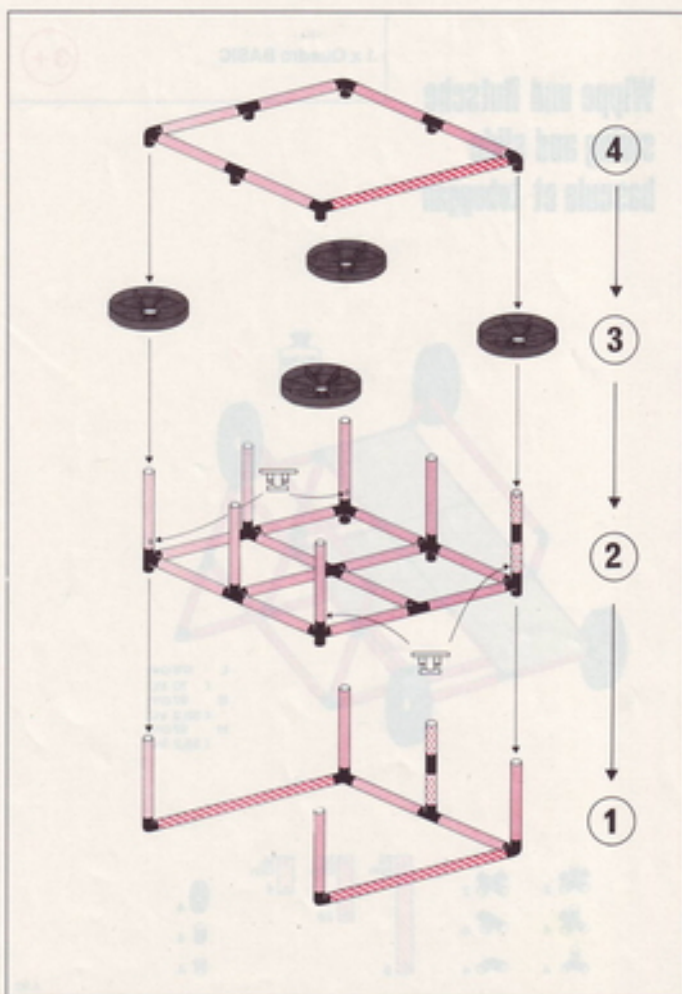

2 x Quadro STARTER
oder / or 2 x Quadro BASIC

3+

Achtung, Attention!

Platten verschrauben
lock the panels
fixer les panneaux

L 225cm
(88.6in.)
B 85cm
(33.4in.)
H 134cm
(48.8in.)

4.92

Basic Spielhaus
Basic play house
Basic maison

1 x Quadro BASIC

3+

L 125 cm
 (49.2 in.)
 B 95 cm
 (37.4 in.)
 H 118 cm
 (46.6 in.)

4.92

Kletterturm
basic loft
galerie

1 x Quadro BASIC

1+

Achtung / Attention!
 General Instruction

L 110 cm
 (43.3 in.)
 B 110 cm
 (43.3 in.)
 H 85 cm
 (33.4 in.)

4.92

Spielcenter play-center coin de jeu

1 x Quadro BASIC

1+

Achtung / Attention!
General Instruction

L 138 cm
(54.3 in)
B 110 cm
(43.3 in)
H 85 cm
(33.4 in)