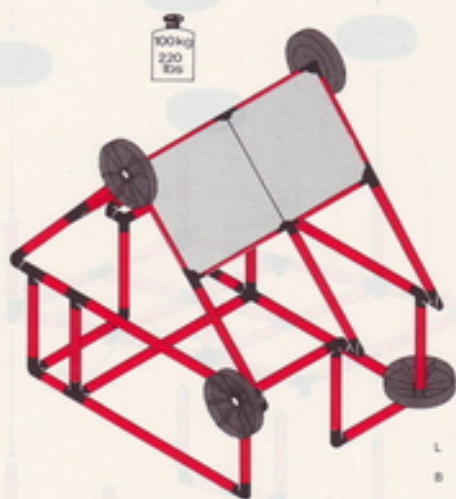

Spielecke playpen coin de jeu

2 x Quadro STARTER
oder / or 2 x Quadro BASIC

1+

Achtung / Attention!
General Instruction

L 165cm
(64.9in.)
B 125cm
(49.2in.)
H 85cm
(33.4in.)

4.92

Doppelrutsche double slide double toboggan

2 x Quadro STARTER
oder / or 2 x Quadro BASIC

3+

Achtung, Attention!

Platten verschrauben
lock the panels
fixer les panneaux

L 225cm
(88.6in.)
B 85cm
(33.4in.)
H 134cm
(48.8in.)

4.92

Basic Spielhaus
Basic play house
Basic maison

1 x Quadro BASIC

3+

L 125 cm
 (49.2 in.)
 B 95 cm
 (37.4 in.)
 H 118 cm
 (46.6 in.)

4.92

Kletterturm
basic loft
galerie

1 x Quadro BASIC

1+

Achtung / Attention!
 General Instruction

L 110 cm
 (43.3 in.)
 B 110 cm
 (43.3 in.)
 H 85 cm
 (33.4 in.)

4.92

Spielcenter play-center coin de jeu

1 x Quadro BASIC

1+

Achtung / Attention!
General Instruction

L 138 cm
(54.3 in)
B 110 cm
(43.3 in)
H 85 cm
(33.4 in)