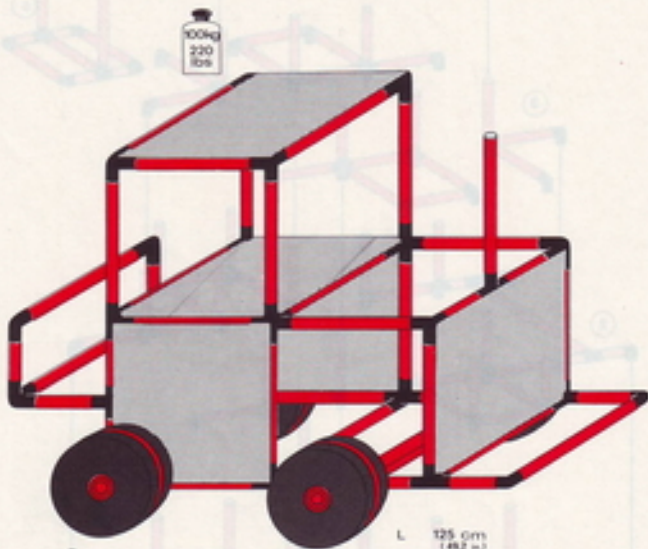

6+

verschraubt!
fix!
fixer!

L 205 cm
(807 in.)
B 185 cm
(73.2 in.)
H 110 cm
(43.3 in.)

4.92

Lok locomotive engine

1 x Quadro UNIVERSAL
+ 2 x Quadro MOBIL 2

3+

100kg
220 lbs

L 125 cm
(49.2 in.)
B 77 cm
(30.3 in.)
H 110 cm
(43.3 in.)

4.92

Strandwagen
beach-cart
charrette de plage

1 x Quadro UNIVERSAL
 + 2 x Quadro MOBIL 2

6+

L 160 cm
 (63 in.)
 B 77 cm
 (30.3 in.)
 H 190 cm
 (74.8 in.)