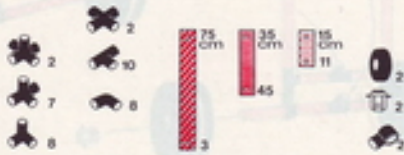

Doppeldecker biplane biplan

1 x Quadro UNIVERSAL
+ 1 x Quadro MOBIL 2

6+

verschraubt!
fix!
fixer!

L 205 cm
(807 in.)
B 185 cm
(73.2 in.)
H 110 cm
(43.3 in.)

4.92

Lok locomotive engine

1 x Quadro UNIVERSAL
+ 2 x Quadro MOBIL 2

3+

100kg
220 lbs

L 125 cm
(49.2 in.)
B 77 cm
(30.3 in.)
H 110 cm
(43.3 in.)

4.92