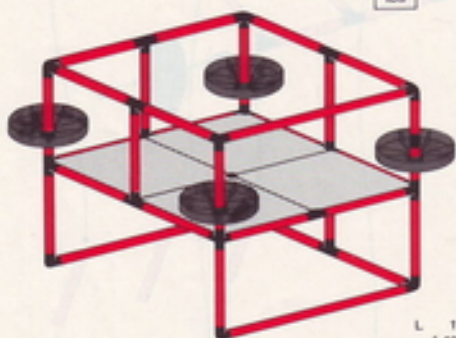

2 x Quadro STARTER
oder / or 2 x Quadro BASIC

3+

Achtung, Attention!

Platten verschrauben
lock the panels
fixer les panneaux

L 225cm
(88.6in.)
B 85cm
(33.4in.)
H 134cm
(48.8in.)

4.92

Basic Spielhaus
Basic play house
Basic maison

1 x Quadro BASIC

3+

L 125 cm
 (49.2 in.)
 B 95 cm
 (37.4 in.)
 H 118 cm
 (46.6 in.)

4.92

Kletterturm
basic loft
galerie

1 x Quadro BASIC

1+

Achtung / Attention!
 General Instruction

L 110 cm
 (43.3 in.)
 B 110 cm
 (43.3 in.)
 H 85 cm
 (33.4 in.)

4.92

Spielcenter play-center coin de jeu

1 x Quadro BASIC

1+

Achtung / Attention!
General Instruction

L 138 cm
(54.3 in)
B 110 cm
(43.3 in)
H 85 cm
(33.4 in)