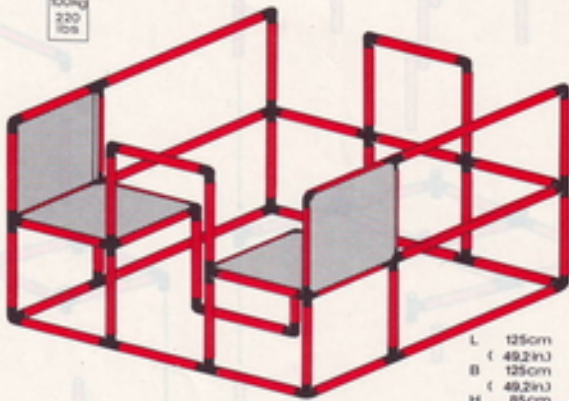

3+

L 205 cm
(80.7 in.)
B 125 cm
(49.2 in.)
H 85 cm
(33.4 in.)

4.92

Spielecke
playpen
coin de jeu

1 x Quadro JUNIOR

3+

L 125 cm
(49.2 in.)
B 125 cm
(49.2 in.)
H 85 cm
(33.4 in.)

4.92

1 x Quadro JUNIOR

6+

Regal shelf unit étagère

L 85 cm
(33.4 in.)
B 45 cm
(17.7 in.)
H 125 cm
(49.2 in.)

4.92

6

5

4