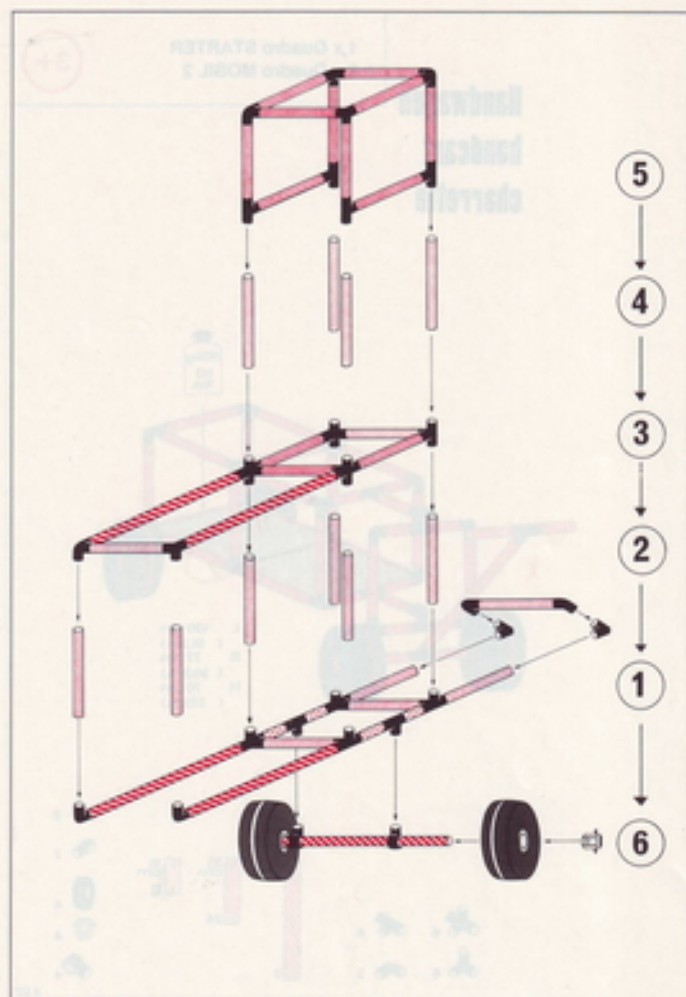

Rikscha rickshaw pousse - pousse

1 x Quadro STARTER
+ 1 x Quadro MOBIL 2

6+

50 kg
110 lbs

L 170 cm
(66.9 in.)
B 77 cm
(30.3 in.)
H 150 cm
(59 in.)

4.92

5

4

3

2

1

6

Auto car voiture

1 x Quadro STARTER
+ 2 x Quadro MOBIL 2

3+

25 kg
55 lbs

L 110 cm
(43.3 in.)
B 77 cm
(30.3 in.)
H 70 cm
(27.6 in.)

4.92

3

2

1

4