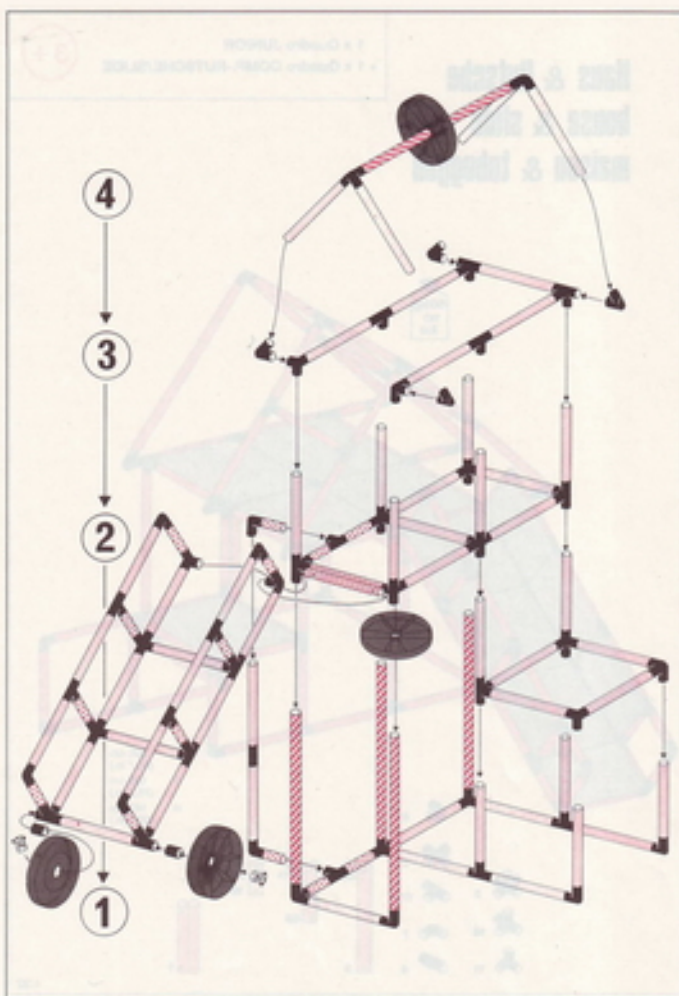

4.92

Turn & Rutsche tower & slide tour & toboggan

1 x Quadro BASIC
+ 1 x Quadro COMP.-RUTSCHE/SLIDE

3+

L 196 cm
(77,2 in.)
B 105 cm
(41,3 in.)
H 169 cm
(66,5 in.)

4.92

Turn & Rutsche tower & slide tour & toboggan