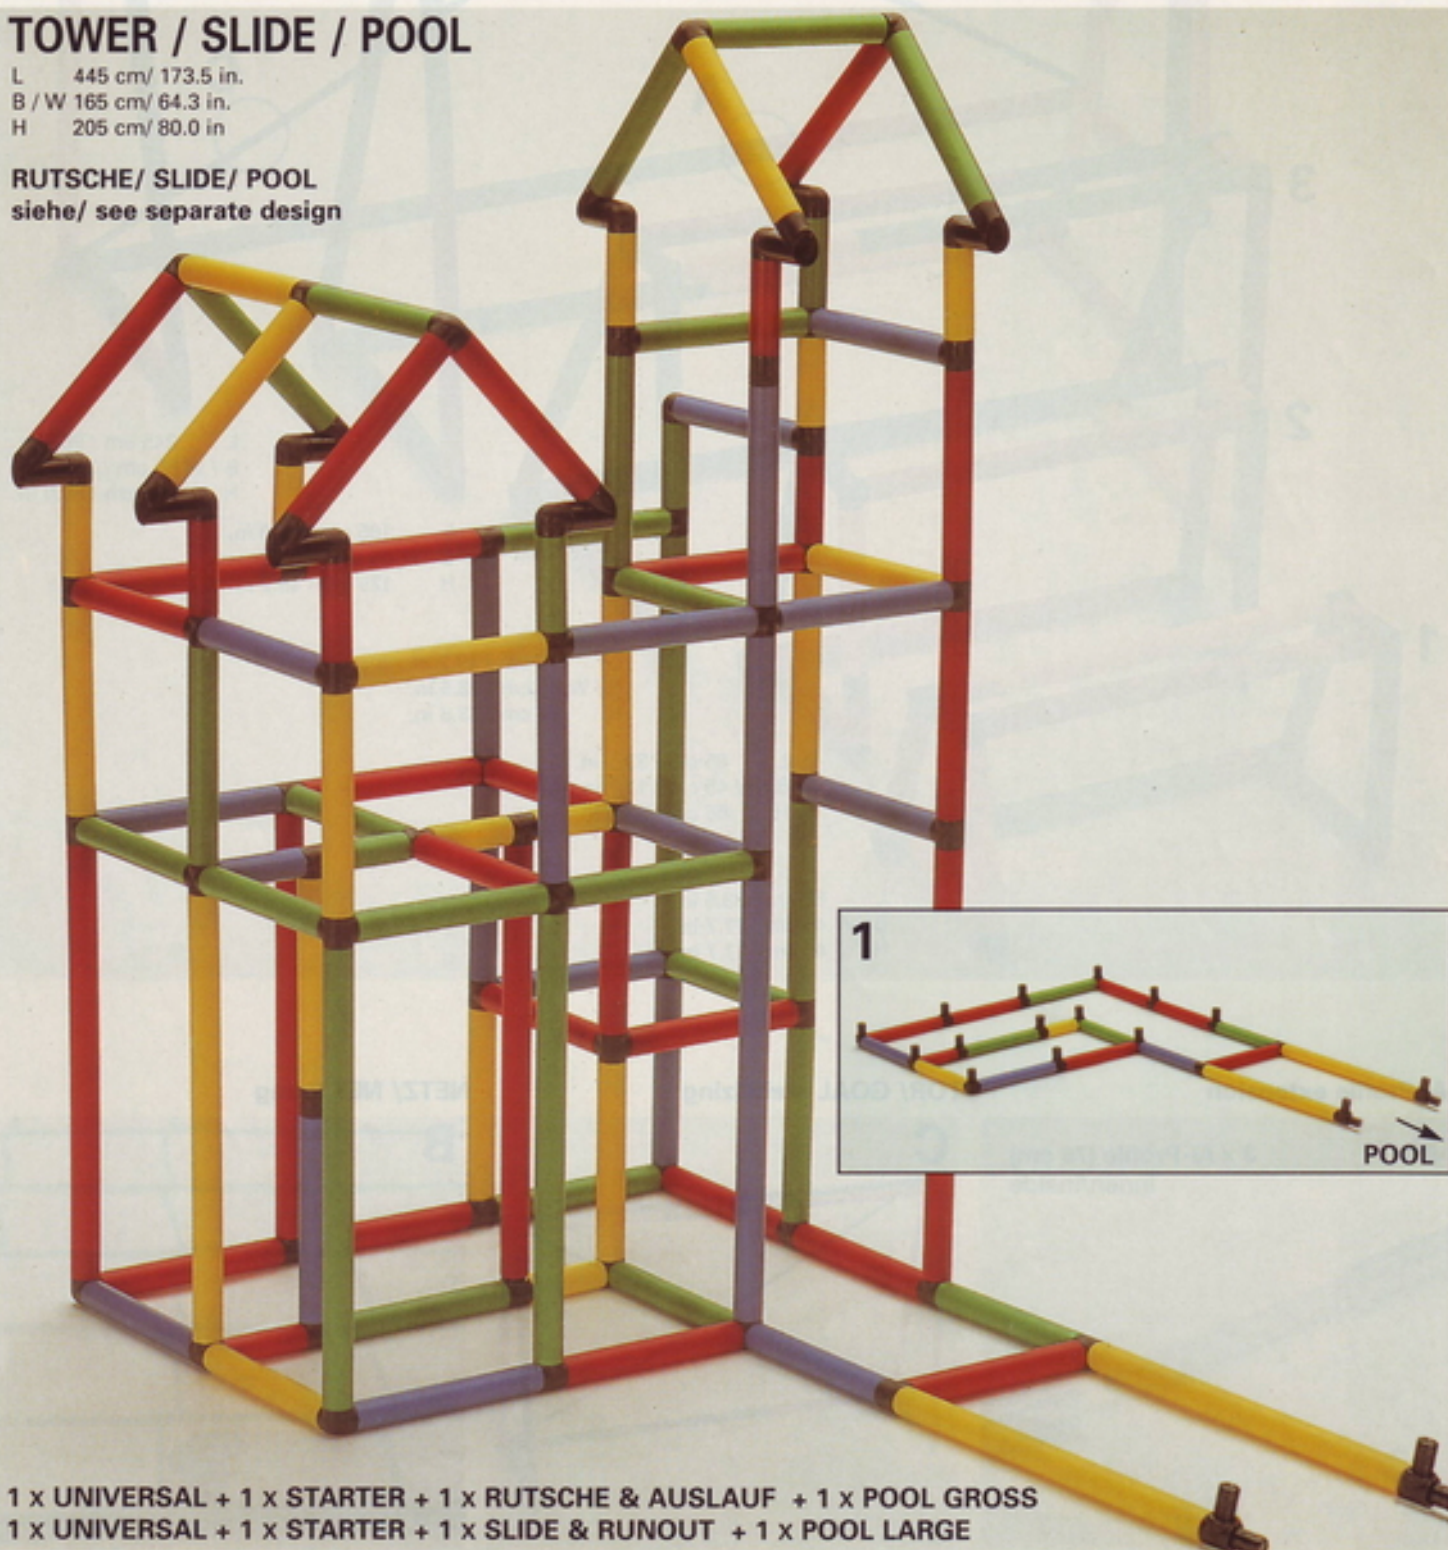

TOWER / SLIDE / POOL

L 445 cm/ 173.5 in.

B / W 165 cm/ 64.3 in.

H 205 cm/ 80.0 in

RUTSCHE/ SLIDE/ POOL

siehe/ see separate design