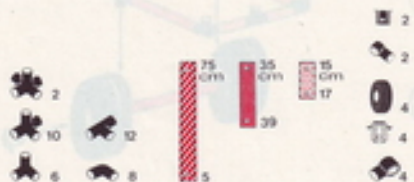

L 125 cm
(49.2 in.)
B 77 cm
(30.3 in.)
H 110 cm
(43.3 in.)

4.92

Strandwagen
beach-cart
charrette de plage

1 x Quadro UNIVERSAL
 + 2 x Quadro MOBIL 2

6+

L 160 cm
 (63 in.)
 B 77 cm
 (30.3 in.)
 H 190 cm
 (74.8 in.)

4.92

Schaukel
climber with swing
bascule

2 x Quadro UNIVERSAL
 + 1 x Quadro MOBIL 2

6+

Achtung, Attention!

Platten verschrauben
 lock the panels
 fixer les panneaux

L 245 cm
 (96.4 in.)
 B 165 cm
 (64.9 in.)
 H 137 cm
 (53.9 in.)