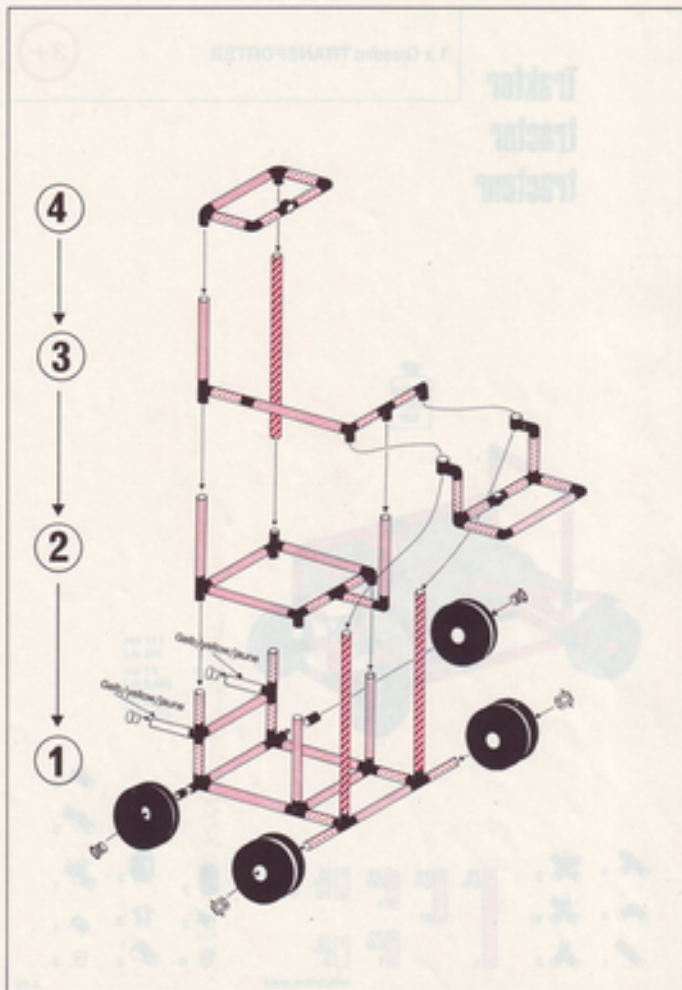

Handwagen
handcart
charrette

1 x Quadro TRANSPORTER

3+

L 182 cm
(71.6 in.)
B 77 cm
(30.3 in.)
H 55 cm
(21.6 in.)

Stapler
forklift
chariot élévateur

1 x Quadro TRANSPORTER

3+

L 102 cm
(40.1 in.)
B 77 cm
(30.3 in.)
H 135 cm
(53.1 in.)