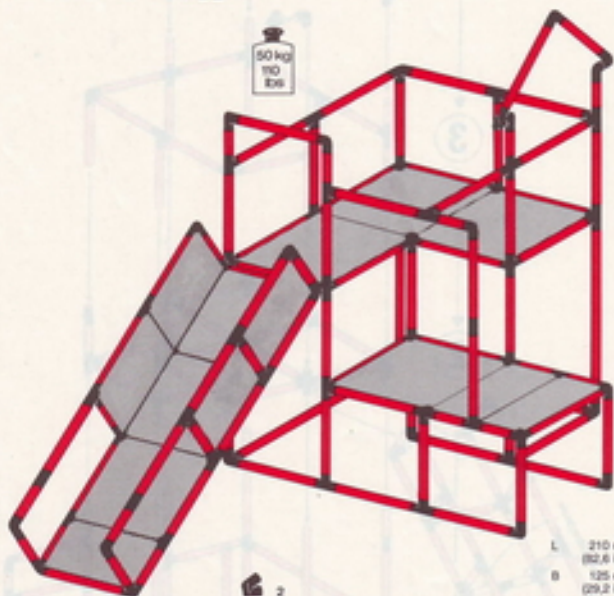

Turn & Rutsche tower & slide tour & toboggan

1 x Quadro JUNIOR
+ 1 x Quadro COMP.-RUTSCHE/SLIDE

3+