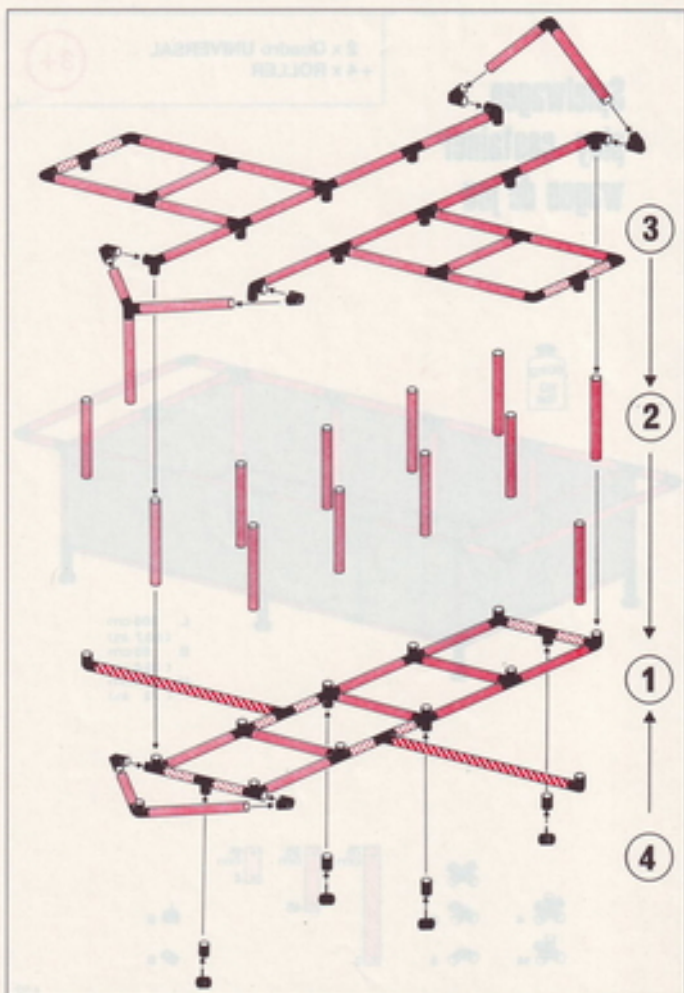

Spielwagen
play-container
wagon de jeu

1 x Quadro UNIVERSAL
+ 2 x ROLLER

3+

L 105 cm
(41.3 in.)
B 85 cm
(33.4 in.)
H 56 cm
(22 in.)

4.92

"Skyhawk"
Flugzeug
aeroplane
avion

1 x Quadro UNIVERSAL
+ 2 x ROLLER

6+

L 194 cm
(76.4 in.)
B 205 cm
(80.7 in.)
H 87 cm
(34.3 in.)

4.92