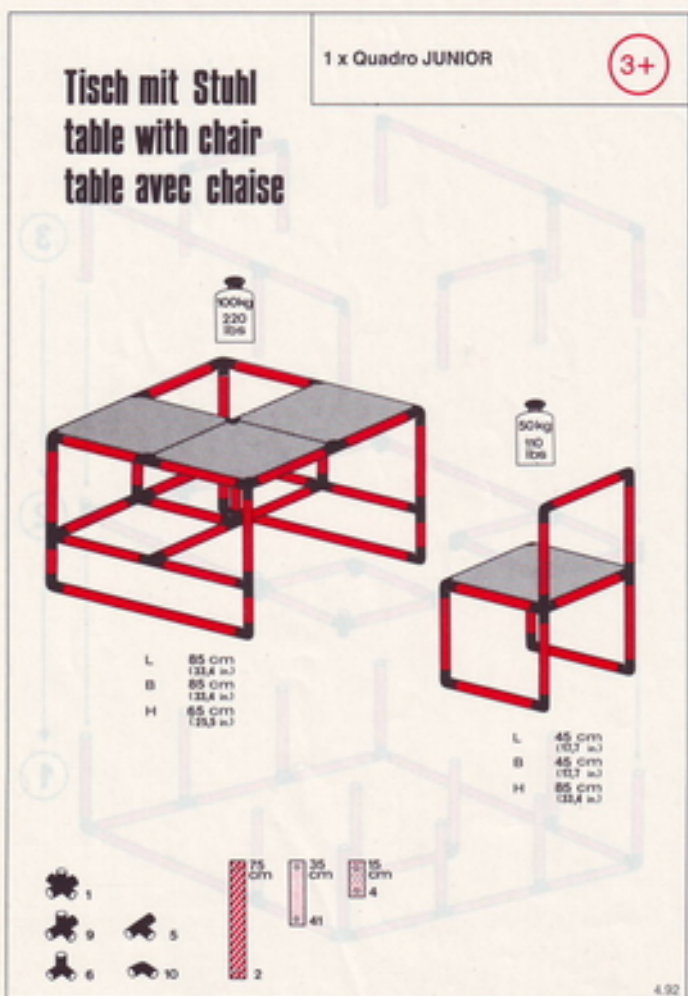

4.92

Rutsche
slide
toboggan

1 x Quadro JUNIOR

3+

L 185 cm
(73.8 in.)
B 85 cm
(33.4 in.)
H 111 cm
(43.7 in.)

4.92

Barren
parallel bars
barres parallèles

1 x Quadro JUNIOR

3+

L 205 cm
(80.7 in.)
B 125 cm
(49.2 in.)
H 85 cm
(33.4 in.)

4.92

Spielecke
playpen
coin de jeu

1 x Quadro JUNIOR

3+

L 125 cm
(49.2 in.)
B 125 cm
(49.2 in.)
H 85 cm
(33.4 in.)

4.92

1 x Quadro JUNIOR

6+

Regal shelf unit étagère

L 85 cm
(33.4 in.)
B 45 cm
(17.7 in.)
H 125 cm
(49.2 in.)

4.92

6

5

4