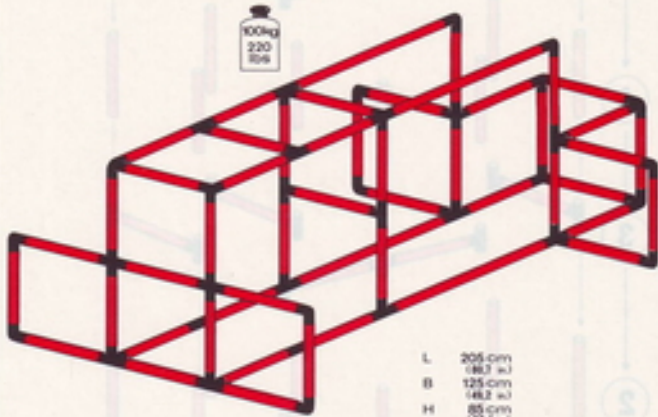

4.92

Rutsche
slide
toboggan

1 x Quadro JUNIOR

3+

L 185 cm
(73.8 in.)
B 85 cm
(33.4 in.)
H 111 cm
(43.7 in.)

4.92

Barren
parallel bars
barres parallèles

1 x Quadro JUNIOR

3+

L 205 cm
(80.7 in.)
B 125 cm
(49.2 in.)
H 85 cm
(33.4 in.)

4.92

Spielecke
playpen
coin de jeu

1 x Quadro JUNIOR

3+

L 125 cm
(49.2 in.)
B 125 cm
(49.2 in.)
H 85 cm
(33.4 in.)

4.92