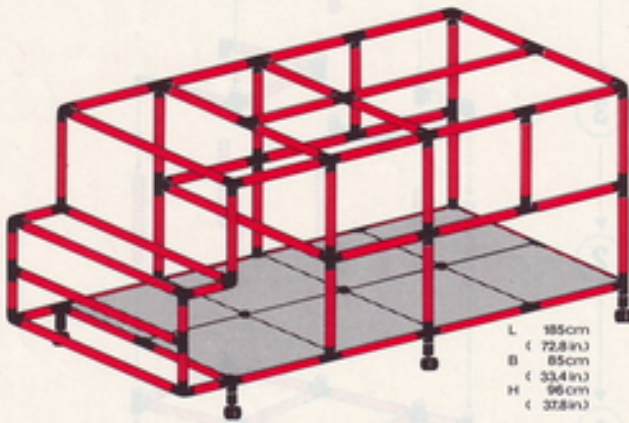

"Greyhound" Bus

L 185cm
(72.8in.)
B 85cm
(33.4in.)
H 96cm
(37.8in.)