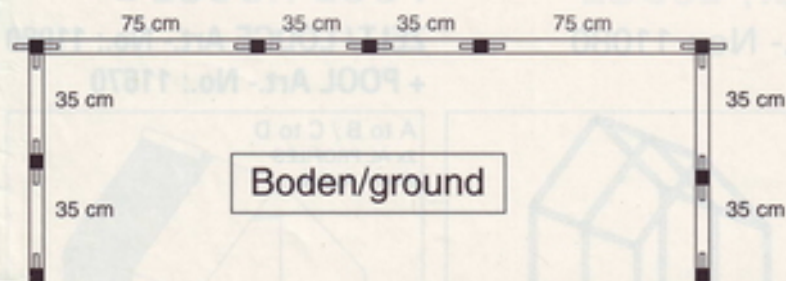

TOR/ GOAL stabilizing

1. Boden / ground
  - 1.1 Aluminium Profile [3 • 75cm + 2 • 40cm innen/inside]
  - 1.2 Rohre / tubes [2 • 75cm + 6 • 35cm]
  - 1.3 Kupplungen / connectors [5 • 00111 + 2 • 00121 + 2 • 00131 + 2 • 00841 + 2 • 00835]
2. Seiten / sides [2 •]
  - 2.1 Rohre / tubes [4 • 75cm + 1 • 15cm + 1 • 10cm]
  - 2.2 Kupplungen / connectors [2 • 00111 + 1 • 00031 + 1 • 00071 + 1 • 00081]
3. Latte / top
  - 3.1 Aluminium Profile [3 • 75cm + 2 • 40cm innen/inside]
  - 3.2 Rohre / tubes [6 • 75cm + 2 • 15cm]
  - 3.3 Kupplungen / connectors [4 • 00131]
4. Seile diagonal spannen, Befestigung an Flügel-schrauben / stretch strings diagonal, fix onto netclips
5. Netz überlegen / put net on goal
6. Netz mit Flügelschrauben befestigen / fix net onto netclips
7. Rohre und Kupplungen mit Rohrschrauben verschrauben / fix tubes and connectors with tube screws

NETZ/ NET fixing