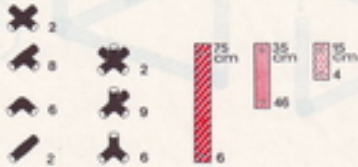

Haus playhouse maison

L 150 cm
(59 in.)
B 85 cm
(33.4 in.)
H 93 cm
(36.7 in.)

492

Kletterberg
climbing hill
colline de grimper

1 x Quadro JUNIOR

6+

L 226 cm
(89.3 in.)
B 89 cm
(35.4 in.)
H 130 cm
(51.2 in.)

3+

L 205 cm
(80.7 in.)
B 125 cm
(49.2 in.)
H 85 cm
(33.4 in.)

4.92

Spielecke
playpen
coin de jeu

1 x Quadro JUNIOR

3+

L 125 cm
(49.2 in.)
B 125 cm
(49.2 in.)
H 85 cm
(33.4 in.)

4.92