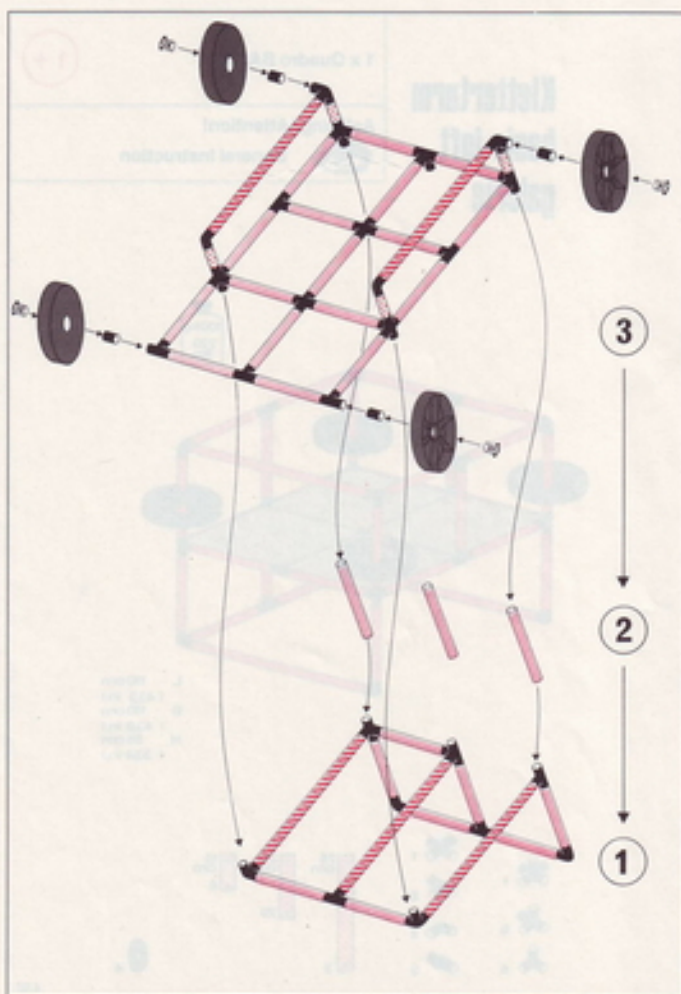

L 110 cm
 (43.3 in.)
 B 110 cm
 (43.3 in.)
 H 85 cm
 (33.4 in.)

4.92

Spielcenter play-center coin de jeu

1 x Quadro BASIC

1+

Achtung / Attention!
General Instruction

L 138 cm
(54.3 in)
B 110 cm
(43.3 in)
H 85 cm
(33.4 in)

4.92

Wippe und Rutsche swing and slide bascule et toboggan

1 x Quadro BASIC

3+

L 178 cm
(70 in)
B 97 cm
(38.2 in)
H 97 cm
(38.2 in)

4.92

Lok engine locomotive

1 x Quadro BASIC