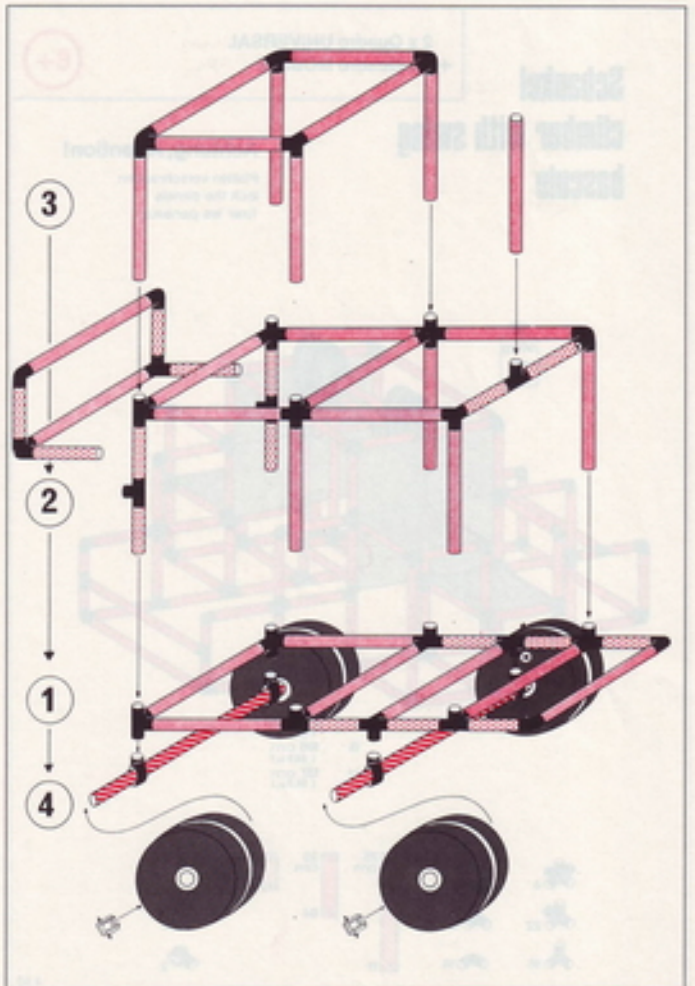

Doppeldecker biplane biplan

1 x Quadro UNIVERSAL
+ 1 x Quadro MOBIL 2

6+

verschraubt!
fix!
fixer!

L 205 cm
(807 in.)
B 185 cm
(73.2 in.)
H 110 cm
(43.3 in.)

4.92

Lok locomotive engine

1 x Quadro UNIVERSAL
+ 2 x Quadro MOBIL 2

3+

100kg
220 lbs

L 125 cm
(49.2 in.)
B 77 cm
(30.3 in.)
H 110 cm
(43.3 in.)

4.92