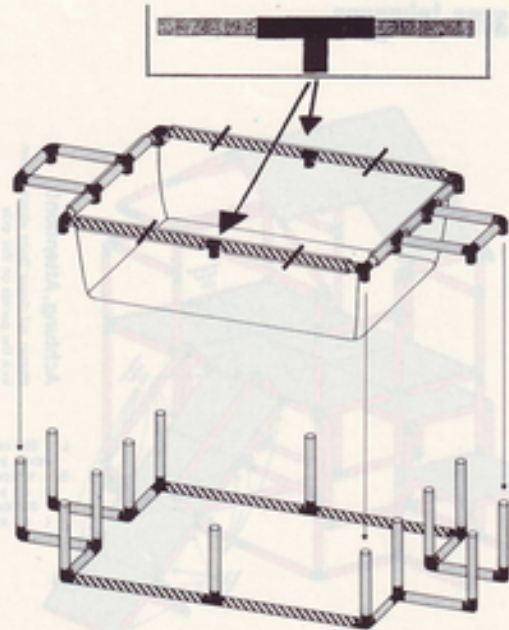

L 265 cm
 (104,3 in.)
 B 165 cm
 (65 in.)
 H 203 cm
 (80 in.)

4.92

Pool klein
pool small

1 x Quadro POOL KLEIN

1+

L 145 cm
 (57,1 in.)
 B 85 cm
 (33,4 in.)
 H 25 cm
 (9,8 in.)

7.94

1 x Quadro POOL GROSS

3+

Pool groß
pool large

L 245 cm
(96,4 in.)
B 125 cm
(49,2 in.)
H 45 cm
(17,7 in.)

6/95

Achtung – Änderung / Attention – Change

Nur 1 x Alu-Profil 75 cm
pro Seite mittig in
T-Kupplung

Only 1 x Al-Profile 75 cm
each side in center of
T-connector

2

1

1/97

1 x Quadro ZELT / LODGE

1+

Zelt
lodge

L 165 cm
(64,9 in.)
B 125 cm
(49,2 in.)
H 168 cm
(66,2 in.)

7/94