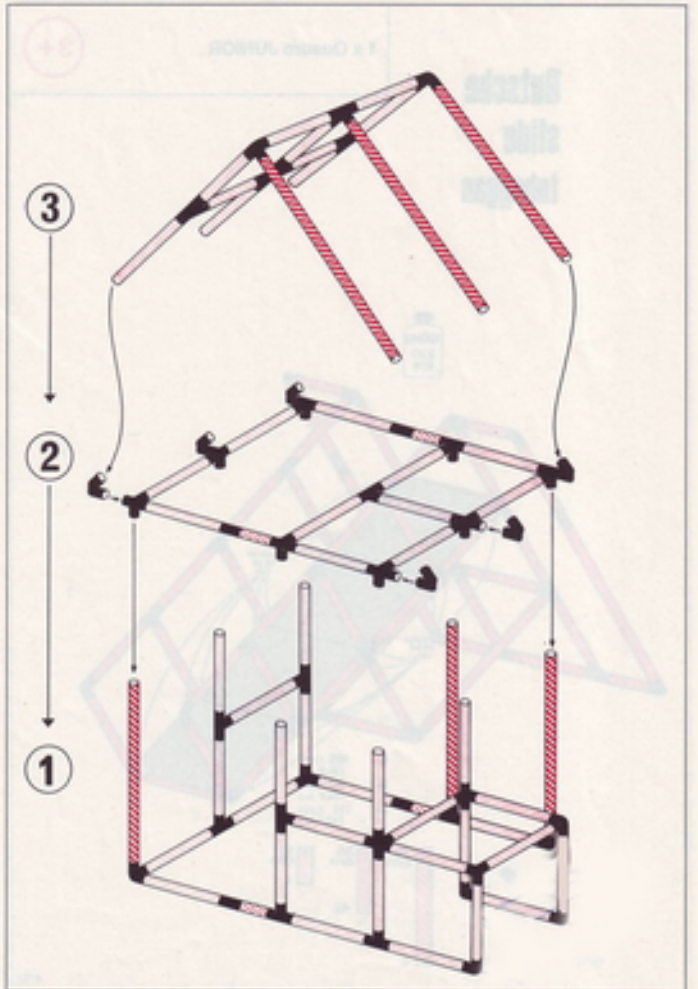

1 x Quadro JUNIOR

Krabbelhaus toddler house

L 165 cm
(64.9 in.)
B 115 cm
(45.3 in.)
H 103 cm
(40.5 in.)

794

1 x Quadro JUNIOR

3+

Haus playhouse maison

L 150 cm
(59 in.)
B 85 cm
(33.4 in.)
H 93 cm
(36.7 in.)

492