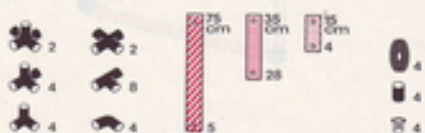

L 110 cm
 (43.3 in.)
 B 110 cm
 (43.3 in.)
 H 85 cm
 (33.4 in.)

4.92

Spielcenter play-center coin de jeu

1 x Quadro BASIC

1+

Achtung / Attention!
General Instruction

L 138 cm
(54.3 in)
B 110 cm
(43.3 in)
H 85 cm
(33.4 in)

4.92

Wippe und Rutsche swing and slide bascule et toboggan

1 x Quadro BASIC

3+

L 178 cm
(70 in)
B 97 cm
(38.2 in)
H 97 cm
(38.2 in)

4.92

Lok engine locomotive

1 x Quadro BASIC

3+

L 118 cm
 (46,5 in.)
 B 57 cm
 (22,4 in.)
 H 79 cm
 (30,7 in.)

4.92

LKW truck camion

1 x Quadro BASIC

3+

L 118 cm
 (46,5 in.)
 B 57 cm
 (22,4 in.)
 H 99 cm
 (38,6 in.)

4.92