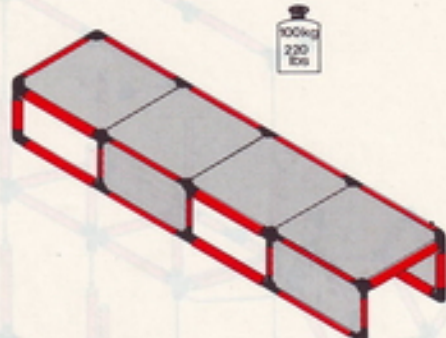

Tunnel

1 x Quadro COMP.-RUTSCHE/SLIDE

3+

L 185 cm
(72,9 in.)
B 45 cm
(17,7 in.)
H 25 cm
(9,8 in.)

4.92