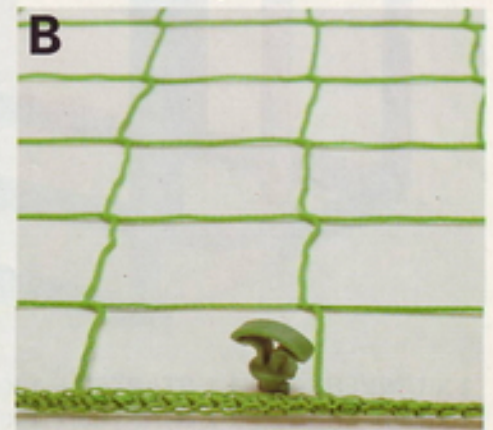

NETZ/ NET fixing