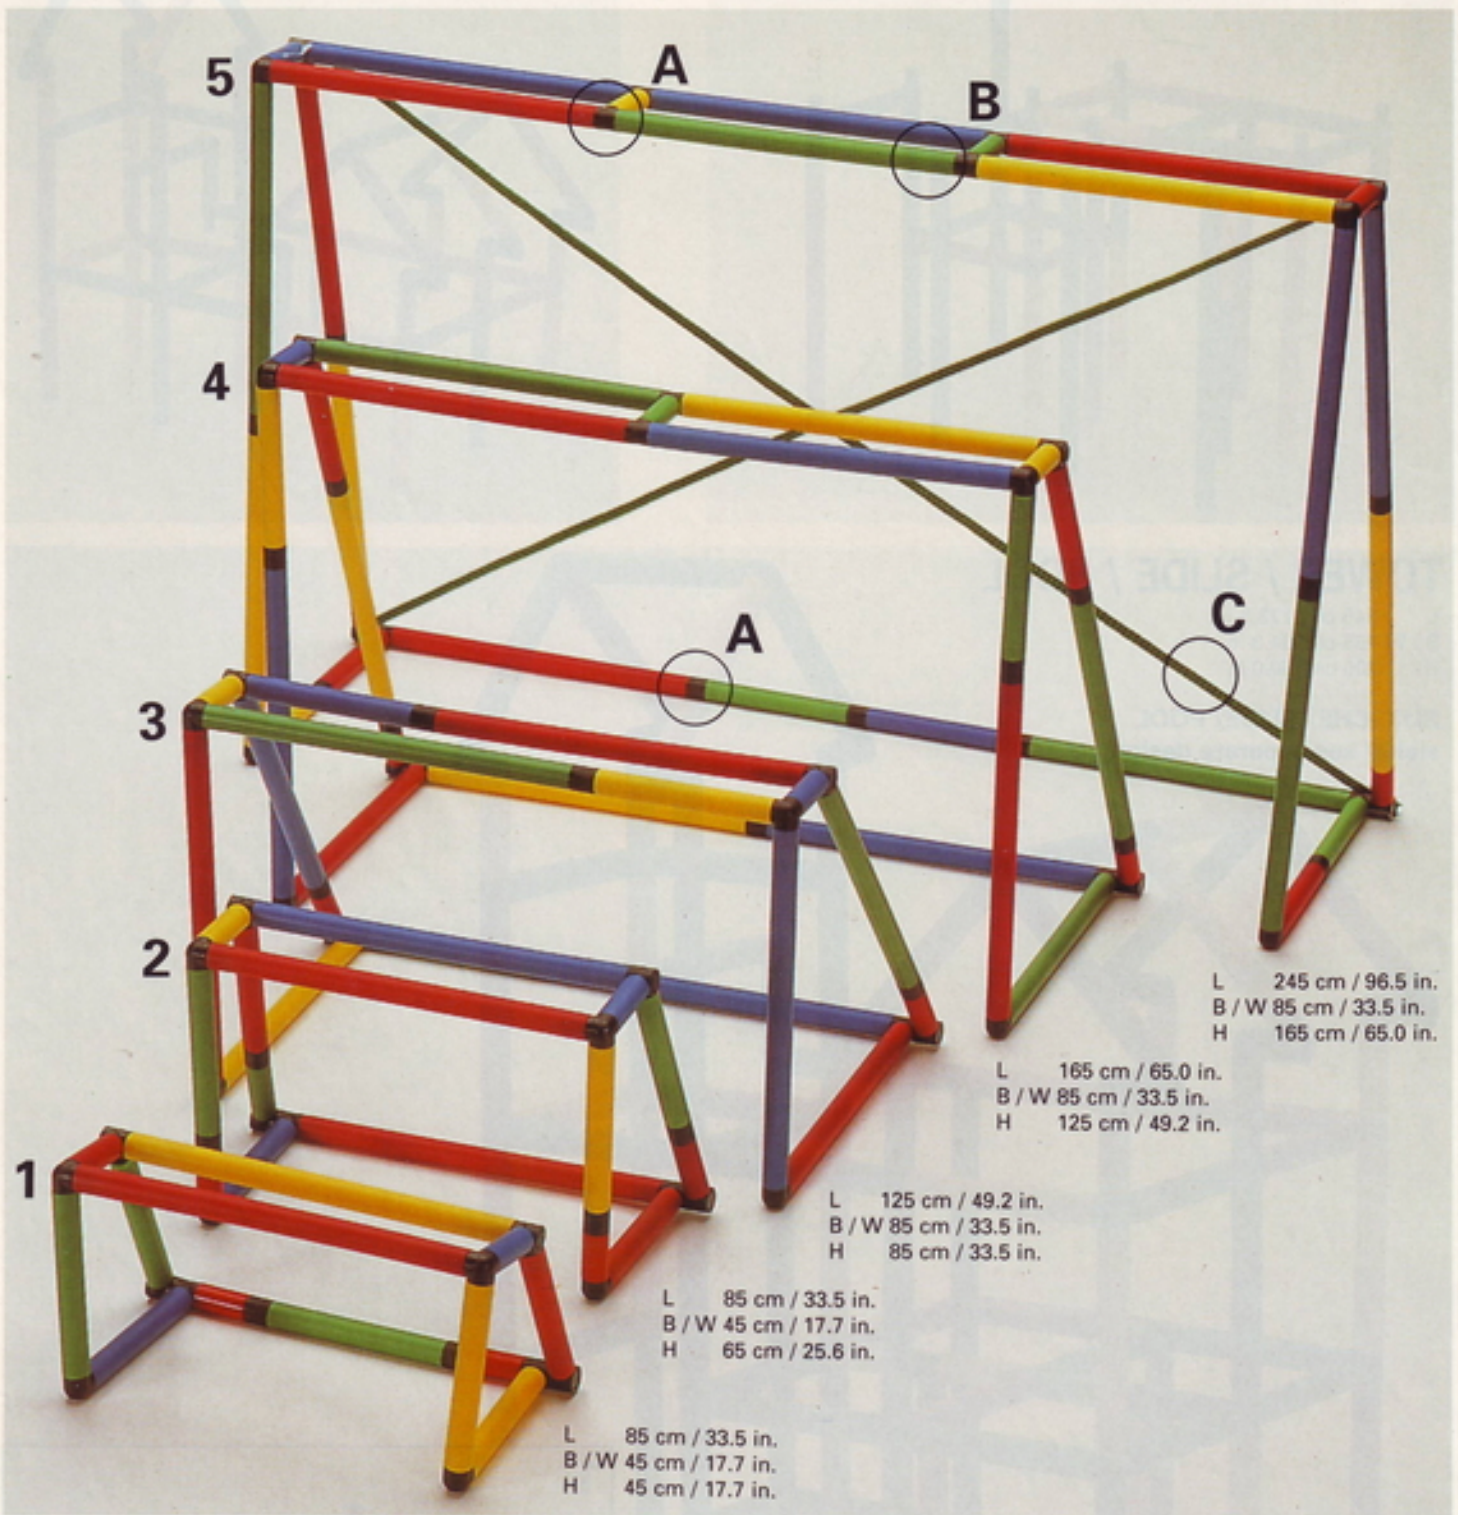

B / W 165 cm/ 64.3 in.

H 205 cm/ 80.0 in

RUTSCHE/ SLIDE/ POOL

siehe/ see separate design

1 x UNIVERSAL + 1 x STARTER + 1 x RUTSCHE & AUSLAUF + 1 x POOL GROSS

1 x UNIVERSAL + 1 x STARTER + 1 x SLIDE & RUNOUT + 1 x POOL LARGE