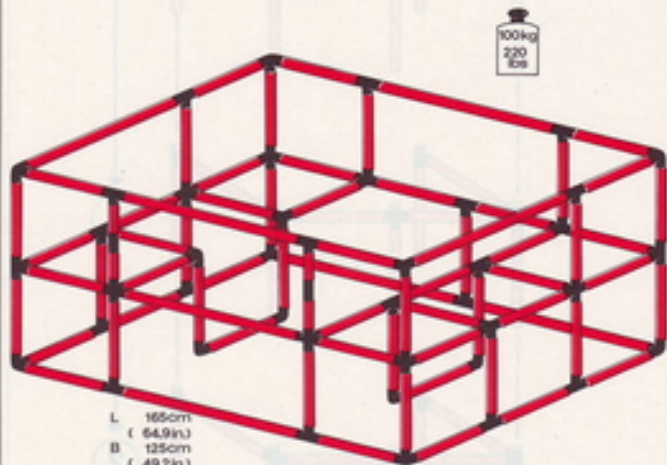

L 115 cm
(45.3 in.)
B 85 cm
(33.4 in.)
H 223 cm
(87.8 in.)

5
1
4
16
12
6

75 cm
35 cm
10
58

5

4

3

2

1

Spielecke playpen coin de jeu

2 x Quadro STARTER
oder / or 2 x Quadro BASIC

1+

Achtung / Attention!
General Instruction

L 165cm
(64.9in.)
B 125cm
(49.2in.)
H 85cm
(33.4in.)

4.92

Doppelrutsche double slide double toboggan