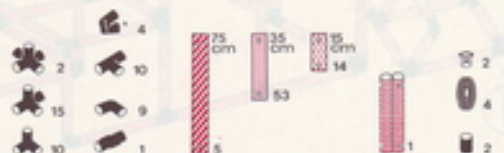

4.92

Turn & Rutsche tower & slide tour & toboggan

1 x Quadro BASIC
+ 1 x Quadro COMP.-RUTSCHE/SLIDE

3+

L 196 cm
(77,2 in.)
B 105 cm
(41,3 in.)
H 169 cm
(66,5 in.)

4.92

Turn & Rutsche tower & slide tour & toboggan