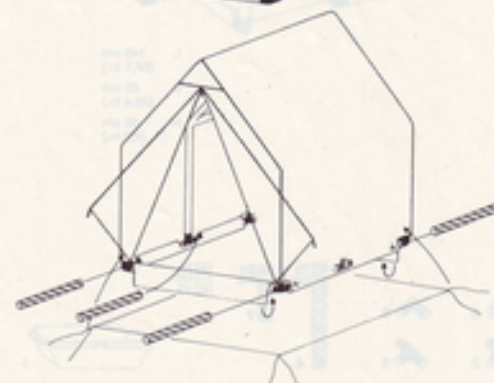

1 x Quadro POOL GROSS

3+

Pool groß
pool large

L 245 cm
(96,4 in.)
B 125 cm
(49,2 in.)
H 45 cm
(17,7 in.)

6/95

Achtung – Änderung / Attention – Change

Nur 1 x Alu-Profil 75 cm
pro Seite mittig in
T-Kupplung

Only 1 x Al-Profile 75 cm
each side in center of
T-connector

2

1

1/97

1 x Quadro ZELT / LODGE

1+

Zelt
lodge

L 165 cm
(64,9 in.)
B 125 cm
(49,2 in.)
H 168 cm
(66,2 in.)

7/94

1

2