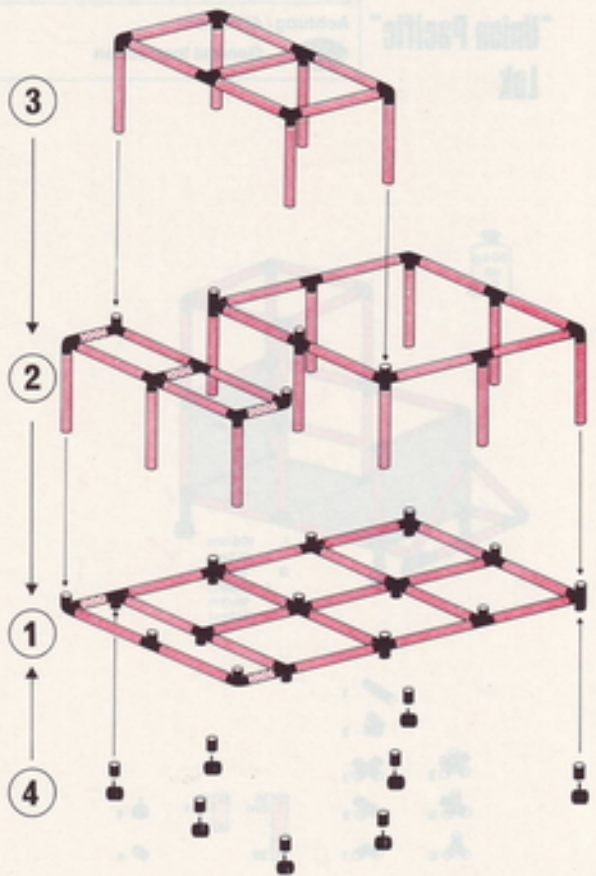

3+

"Turbo Truck"

L 145cm
(57.1in.)
B 85cm
(33.4in.)
H 96cm
(37.8in.)

4.92

3

2

1

4