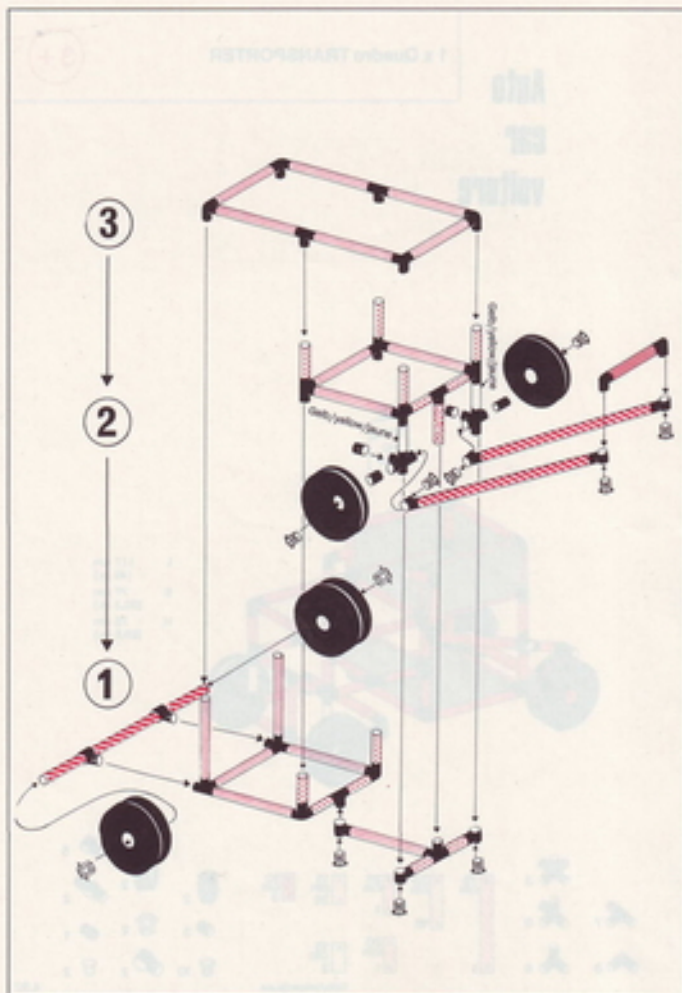

L 117 cm
(46 in.)
B 77 cm
(30.3 in.)
H 75 cm
(29.5 in.)

Handwagen
handcart
charrette

1 x Quadro TRANSPORTER

3+

L 182 cm
(71.6 in.)
B 77 cm
(30.3 in.)
H 55 cm
(21.6 in.)

Stapler
forklift
chariot élévateur

1 x Quadro TRANSPORTER