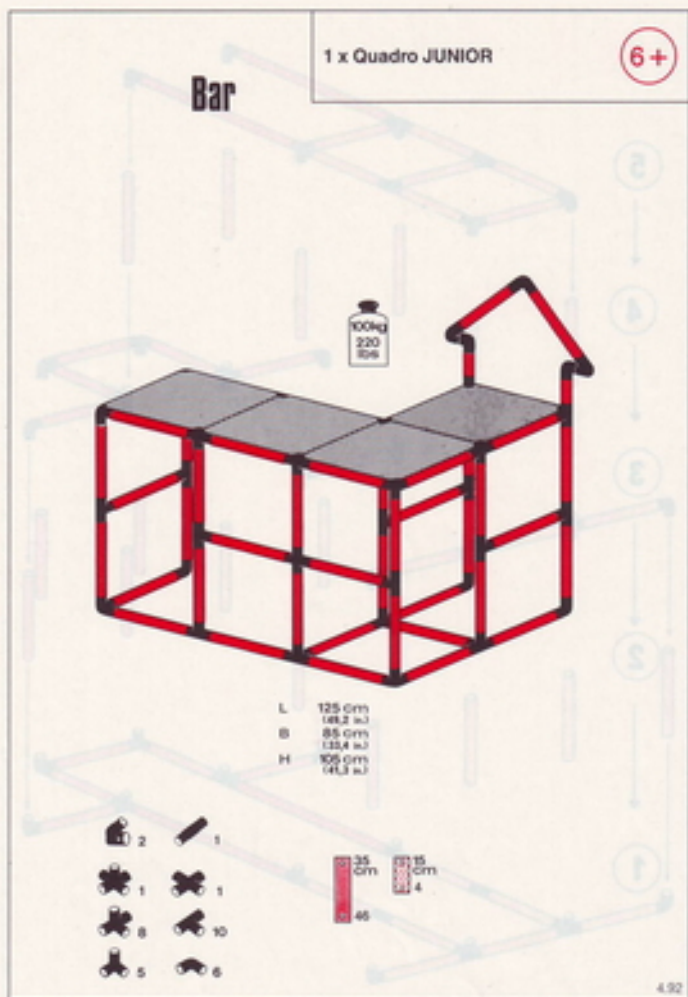

4.92

Rutsche
slide
toboggan

1 x Quadro JUNIOR

3+

L 185 cm
(73.8 in.)
B 85 cm
(33.4 in.)
H 111 cm
(43.7 in.)

4.92

Barren
parallel bars
barres parallèles

1 x Quadro JUNIOR

3+

L 205 cm
(80.7 in.)
B 125 cm
(49.2 in.)
H 85 cm
(33.4 in.)

4.92

Spielecke
playpen
coin de jeu

1 x Quadro JUNIOR

3+

L 125 cm
(49.2 in.)
B 125 cm
(49.2 in.)
H 85 cm
(33.4 in.)

4.92

1 x Quadro JUNIOR

6+

Regal shelf unit étagère

L 85 cm
(33.4 in.)
B 45 cm
(17.7 in.)
H 125 cm
(49.2 in.)

4.92

6

5

4