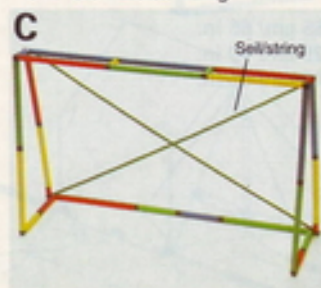

1. Boden / ground
  - 1.1 Aluminium Profile [3 • 75cm + 2 • 40cm innen/inside]
  - 1.2 Rohre / tubes [2 • 75cm + 6 • 35cm]
  - 1.3 Kupplungen / connectors [5 • 00111 + 2 • 00121 + 2 • 00131 + 2 • 00841 + 2 • 00835]
2. Seiten / sides [2 •]
  - 2.1 Rohre / tubes [4 • 75cm + 1 • 15cm + 1 • 10cm]
  - 2.2 Kupplungen / connectors [2 • 00111 + 1 • 00031 + 1 • 00071 + 1 • 00081]
3. Latte / top
  - 3.1 Aluminium Profile [3 • 75cm + 2 • 40cm innen/inside]
  - 3.2 Rohre / tubes [6 • 75cm + 2 • 15cm]
  - 3.3 Kupplungen / connectors [4 • 00131]
4. Seile diagonal spannen, Befestigung an Flügel-schrauben / stretch strings diagonal, fix onto netclips
5. Netz überlegen / put net on goal
6. Netz mit Flügelschrauben befestigen / fix net onto netclips
7. Rohre und Kupplungen mit Rohrschrauben verschrauben / fix tubes and connectors with tube screws