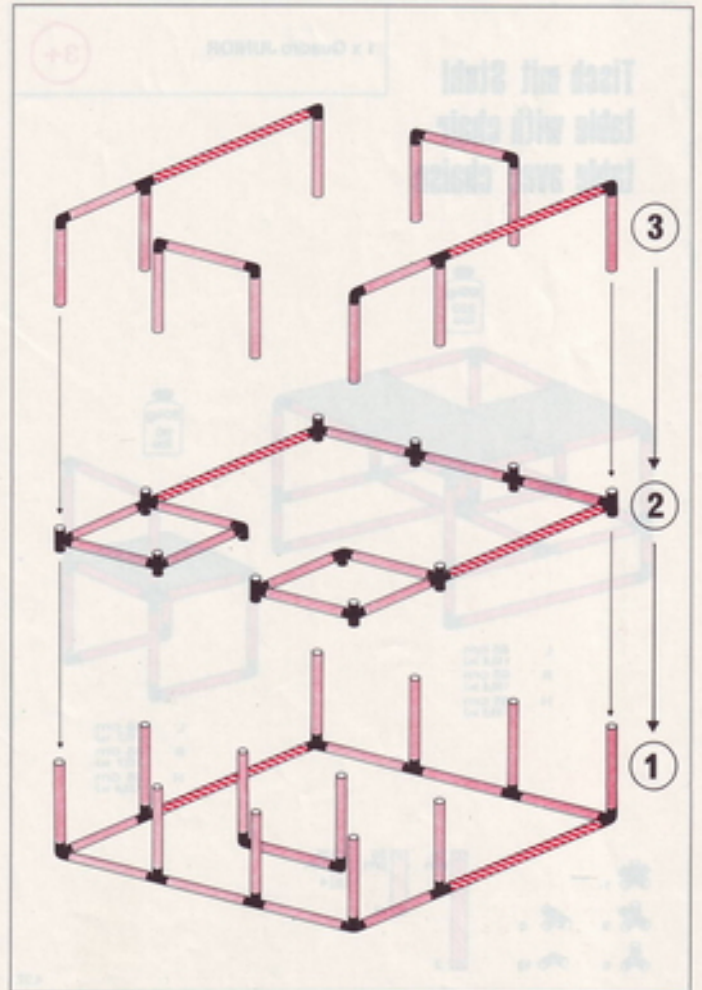

3+

L 205 cm
(80.7 in.)
B 125 cm
(49.2 in.)
H 85 cm
(33.4 in.)

4.92

Spielecke
playpen
coin de jeu

1 x Quadro JUNIOR

3+

L 125 cm
(49.2 in.)
B 125 cm
(49.2 in.)
H 85 cm
(33.4 in.)

4.92

1 x Quadro JUNIOR

6+

Regal shelf unit étagère

L 85 cm
(33.4 in.)
B 45 cm
(17.7 in.)
H 125 cm
(49.2 in.)

4.92

6

5

4