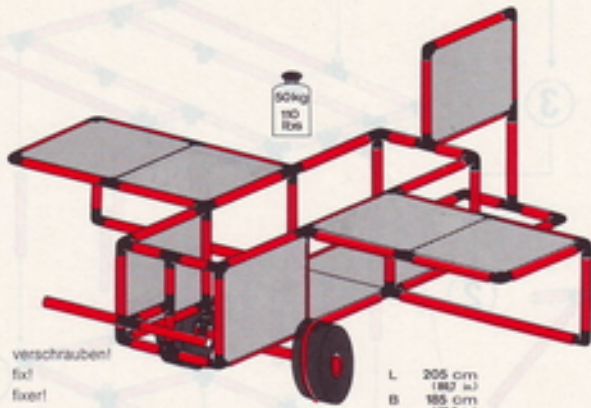

1 x Quadro JUNIOR
+ 2 x Quadro MOBIL 2

3+

L 130 cm
(51.2 in.)
B 77 cm
(30.3 in.)
H 70 cm
(27.5 in.)

4.92

1 x Quadro JUNIOR
+ 2 x Quadro MOBIL 2

3+

Doppeldecker biplane biplan

1 x Quadro UNIVERSAL
+ 1 x Quadro MOBIL 2

6+

verschraubt!
fix!
fixer!

L 205 cm
(807 in.)
B 185 cm
(73.2 in.)
H 110 cm
(43.3 in.)

4.92

Lok locomotive engine

1 x Quadro UNIVERSAL
+ 2 x Quadro MOBIL 2

3+

100kg
220 lbs