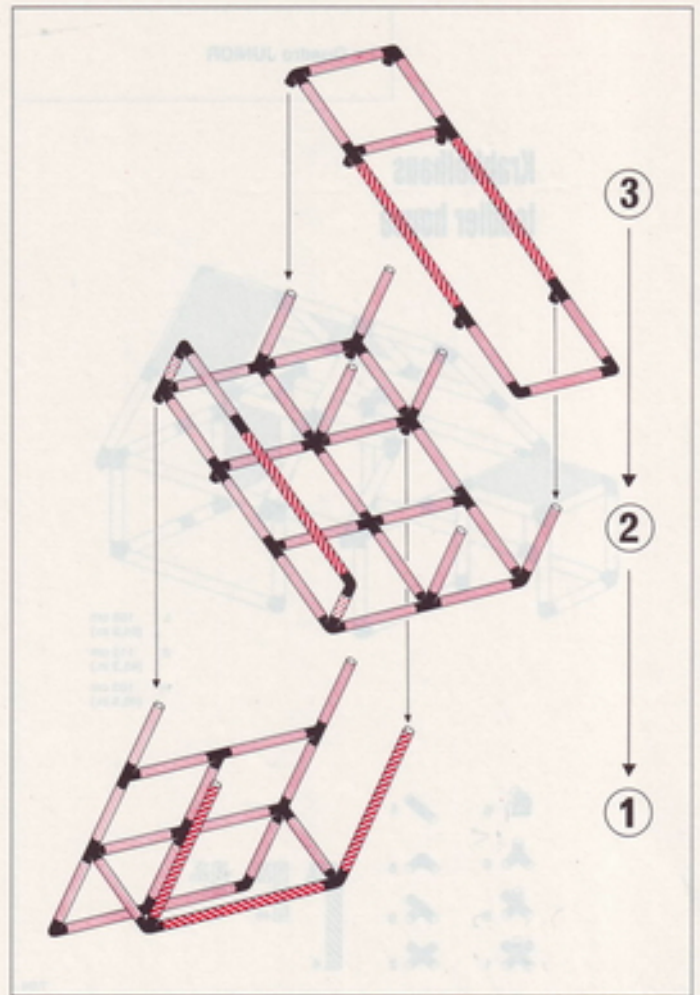

Kletterberg
climbing hill
colline de grimper

1 x Quadro JUNIOR

6+

L 226 cm
(89.3 in.)
B 89 cm
(35.4 in.)
H 130 cm
(51.2 in.)

4.92

Rutsche
slide
toboggan

1 x Quadro JUNIOR

3+

L 185 cm
(73.8 in.)
B 85 cm
(33.4 in.)
H 111 cm
(43.7 in.)

4.92