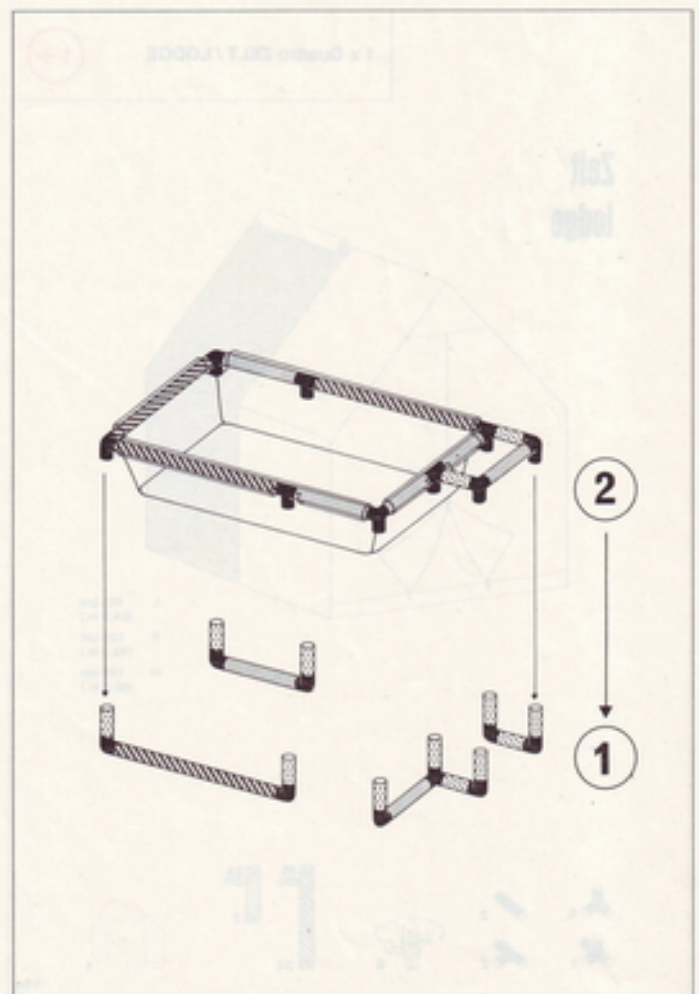

L 265 cm
 (104,3 in.)
 B 165 cm
 (65 in.)
 H 203 cm
 (80 in.)

4.92

Pool klein
pool small

1 x Quadro POOL KLEIN

1+

L 145 cm
 (57,1 in.)
 B 85 cm
 (33,4 in.)
 H 25 cm
 (9,8 in.)

7.94

1 x Quadro POOL GROSS

3+

Pool groß
pool large

L 245 cm
(96,4 in.)
B 125 cm
(49,2 in.)
H 45 cm
(17,7 in.)

6/95

Achtung – Änderung / Attention – Change

Nur 1 x Alu-Profil 75 cm
pro Seite mittig in
T-Kupplung

Only 1 x Al-Profile 75 cm
each side in center of
T-connector