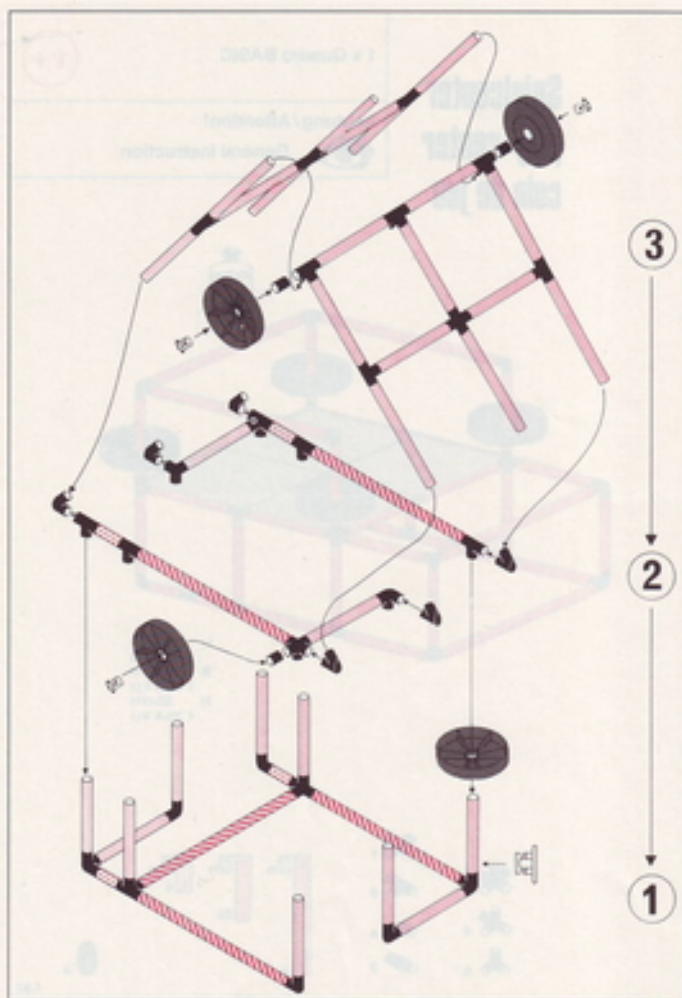

2 x Quadro STARTER
oder / or 2 x Quadro BASIC

3+

Achtung, Attention!

Platten verschrauben
lock the panels
fixer les panneaux

L 225cm
(88.6in.)
B 85cm
(33.4in.)
H 134cm
(48.8in.)

4.92

Basic Spielhaus
Basic play house
Basic maison

1 x Quadro BASIC

3+

L 125 cm
 (49.2 in.)
 B 95 cm
 (37.4 in.)
 H 118 cm
 (46.6 in.)

4.92

Kletterturm
basic loft
galerie

1 x Quadro BASIC

1+

Achtung / Attention!
 General Instruction

L 110 cm
 (43.3 in.)
 B 110 cm
 (43.3 in.)
 H 85 cm
 (33.4 in.)

4.92

Spielcenter play-center coin de jeu

1 x Quadro BASIC

1+

Achtung / Attention!
General Instruction

L 138 cm
(54.3 in)
B 110 cm
(43.3 in)
H 85 cm
(33.4 in)