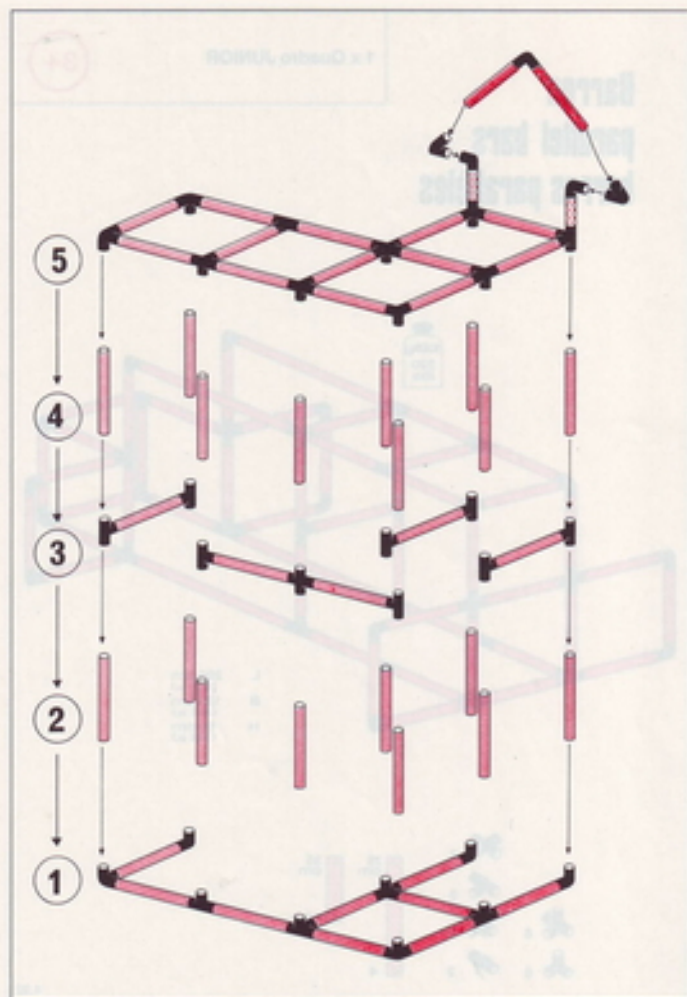

3+

L 205 cm
(80.7 in.)
B 125 cm
(49.2 in.)
H 85 cm
(33.4 in.)

4.92

Spielecke
playpen
coin de jeu

1 x Quadro JUNIOR

3+

L 125 cm
(49.2 in.)
B 125 cm
(49.2 in.)
H 85 cm
(33.4 in.)

4.92

1 x Quadro JUNIOR

6+

Regal shelf unit étagère

L 85 cm
(33.4 in.)
B 45 cm
(17.7 in.)
H 125 cm
(49.2 in.)

4.92

6

5

4