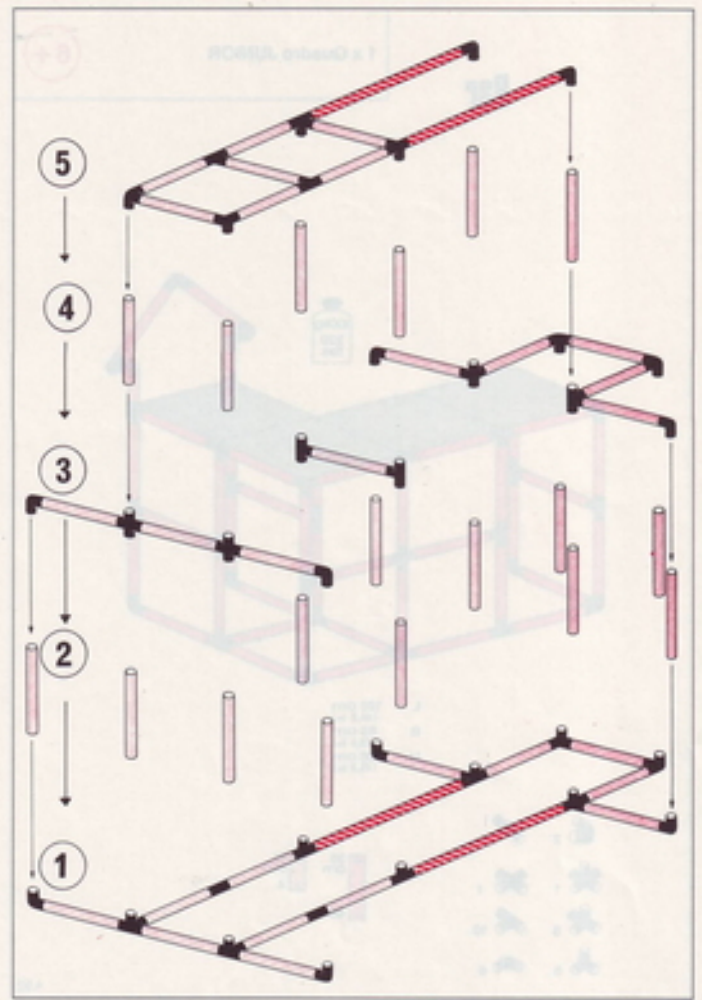

4.92

Rutsche
slide
toboggan

1 x Quadro JUNIOR

3+

L 185 cm
(73.8 in.)
B 85 cm
(33.4 in.)
H 111 cm
(43.7 in.)

4.92

Barren
parallel bars
barres parallèles

1 x Quadro JUNIOR

3+

L 205 cm
(80.7 in.)
B 125 cm
(49.2 in.)
H 85 cm
(33.4 in.)

4.92

Spielecke
playpen
coin de jeu

1 x Quadro JUNIOR

3+

L 125 cm
(49.2 in.)
B 125 cm
(49.2 in.)
H 85 cm
(33.4 in.)

4.92