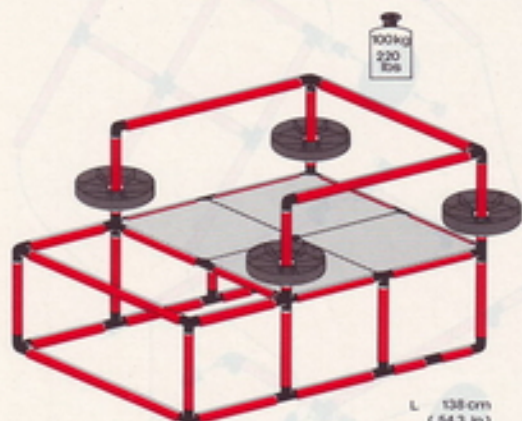

1 x Quadro BASIC

3+

L 125 cm
 (49.2 in.)
 B 95 cm
 (37.4 in.)
 H 118 cm
 (46.6 in.)

4.92

Kletterturm
basic loft
galerie

1 x Quadro BASIC

1+

Achtung / Attention!
 General Instruction

L 110 cm
 (43.3 in.)
 B 110 cm
 (43.3 in.)
 H 85 cm
 (33.4 in.)

4.92

Spielcenter play-center coin de jeu

1 x Quadro BASIC

1+

Achtung / Attention!
General Instruction

L 138 cm
(54.3 in)
B 110 cm
(43.3 in)
H 85 cm
(33.4 in)

4.92

Wippe und Rutsche swing and slide bascule et toboggan

1 x Quadro BASIC

3+

L 178 cm
(70 in)
B 97 cm
(38.2 in)
H 97 cm
(38.2 in)

4.92

Lok engine locomotive

1 x Quadro BASIC

3+

L 118 cm
 (46,5 in.)
 B 57 cm
 (22,4 in.)
 H 79 cm
 (30,7 in.)

4.92

LKW truck camion

1 x Quadro BASIC

3+

L 118 cm
 (46,5 in.)
 B 57 cm
 (22,4 in.)
 H 99 cm
 (38,6 in.)

4.92