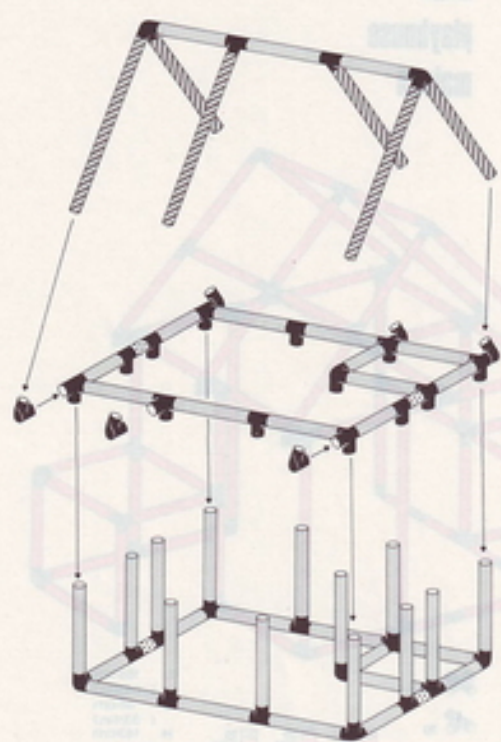

3
2
1

1 x Quadro UNIVERSAL

1+

Sitzgruppe playdesk

L 165 cm
(64.9 in.)
B 125 cm
(49.2 in.)
H 65 cm
(25.5 in.)

794

1 x Quadro UNIVERSAL

3
2
1