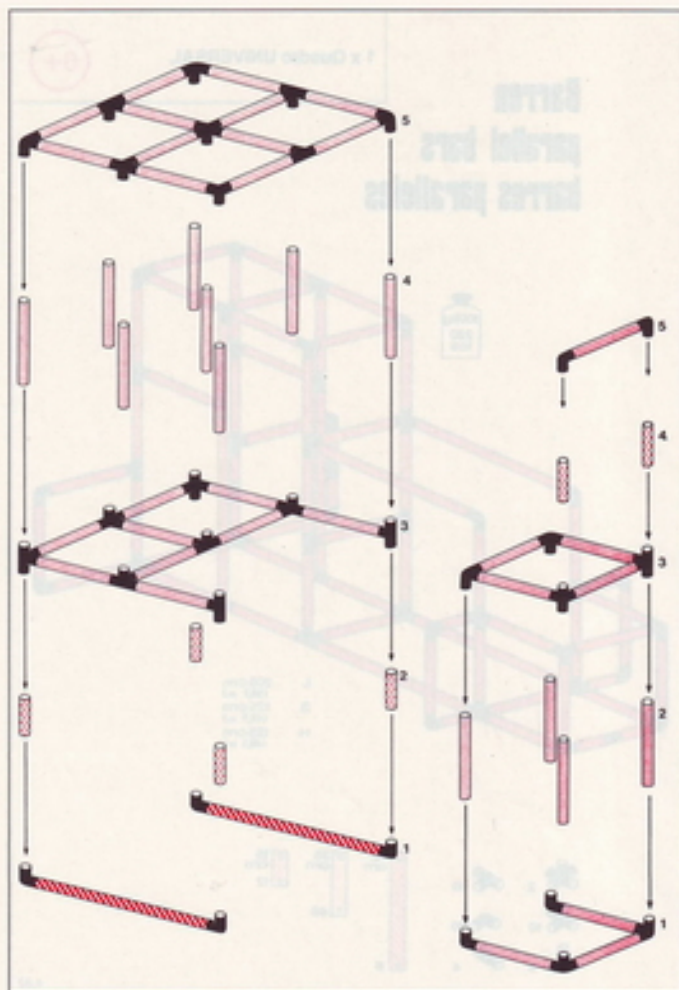

1 x Quadro UNIVERSAL

3+

L 85 cm
B 85 cm
H 65 cm
(29.1 in.)

L 45 cm
B 45 cm
H 65 cm
(25.6 in.)

4.92

Schreibtisch
desk
bureau

1 x Quadro UNIVERSAL

6+

L 95 cm
B 125 cm
H 65 cm
(37.4 in.)

4.92

Kaufladen playcounter with bench boutique

1 x Quadro UNIVERSAL

6+

L 85 cm
(33.4 in.)
B 59 cm
(23.2 in.)
H 194 cm
(76.3 in.)

4.92

1 x Quadro UNIVERSAL