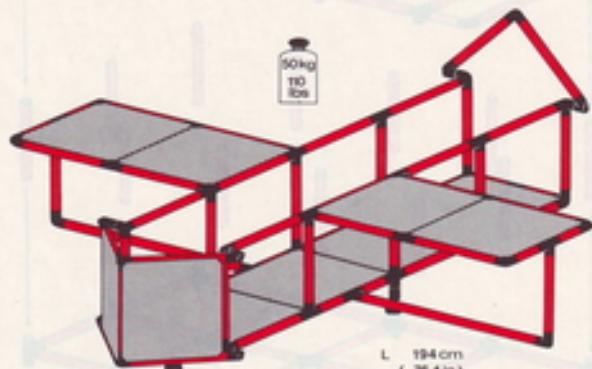

6

Spielwagen
play-container
wagon de jeu

1 x Quadro UNIVERSAL
 + 2 x ROLLER

3+

L 105 cm
 (41.3 in.)
 B 85 cm
 (33.4 in.)
 H 56 cm
 (22 in.)

4.92

"Skyhawk"
Flugzeug
aeroplane
avion

1 x Quadro UNIVERSAL
 + 2 x ROLLER

6+

L 194 cm
 (76.4 in.)
 B 205 cm
 (80.7 in.)
 H 87 cm
 (34.3 in.)

4.92

1 x Quadro UNIVERSAL
+ 2 x ROLLER

6+

"Space Shuttle"

L 188 cm (74 in)
B 125 cm (49.2 in)
H 96 cm (37.8 in)

4.92