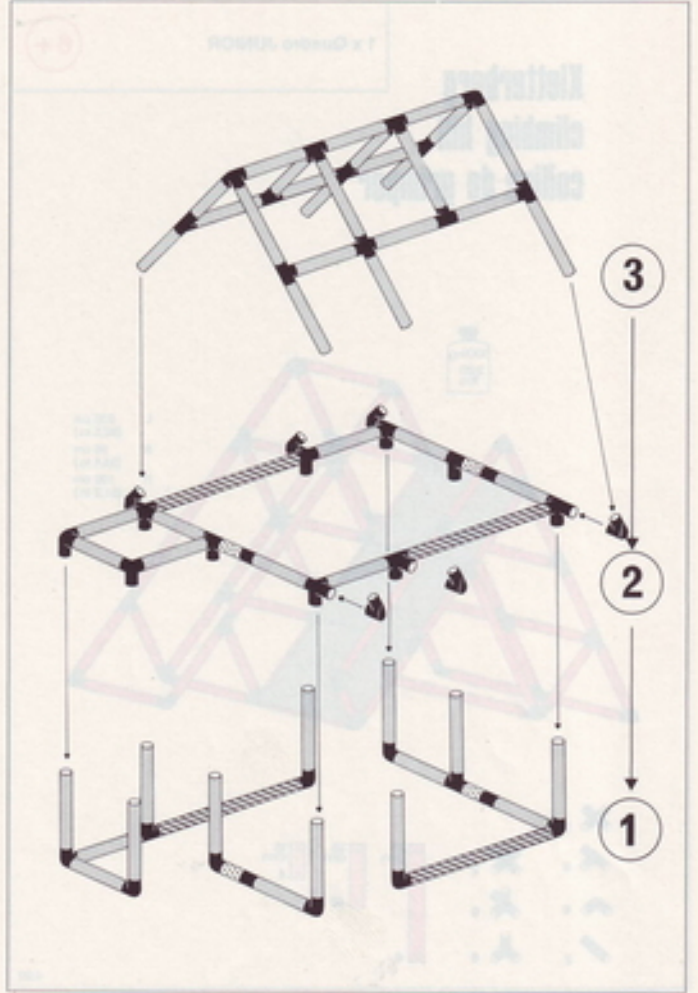

L 178 cm
(70 in.)
B 355 cm
(139.4 in.)
H 98 cm
(38.6 in.)

4.92

1 x Quadro JUNIOR

Krabbelhaus toddler house

L 165 cm
(64.9 in.)
B 115 cm
(45.3 in.)
H 103 cm
(40.5 in.)

794

1 x Quadro JUNIOR

3+

Haus playhouse maison

L 150 cm
(59 in.)
B 85 cm
(33.4 in.)
H 93 cm
(36.7 in.)

492

Kletterberg
climbing hill
colline de grimper

1 x Quadro JUNIOR

6+

L 226 cm
(89.3 in.)
B 89 cm
(35.4 in.)
H 130 cm
(51.2 in.)