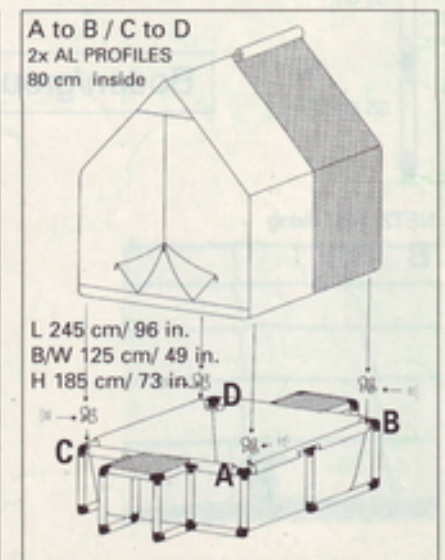

ZELT/ LODGE

Art.- No.: 11080

L 165 cm/ 65 in.
B/W 125 cm/ 49 in.
H 140 cm/ 55 in.

POOL-HOUSE =

ZELT/ LODGE Art.- No.: 11080

+ POOL Art.- No.: 11670

A to B / C to D
2x AL PROFILES
80 cm inside

L 245 cm/ 96 in.
B/W 125 cm/ 49 in.
H 185 cm/ 73 in.