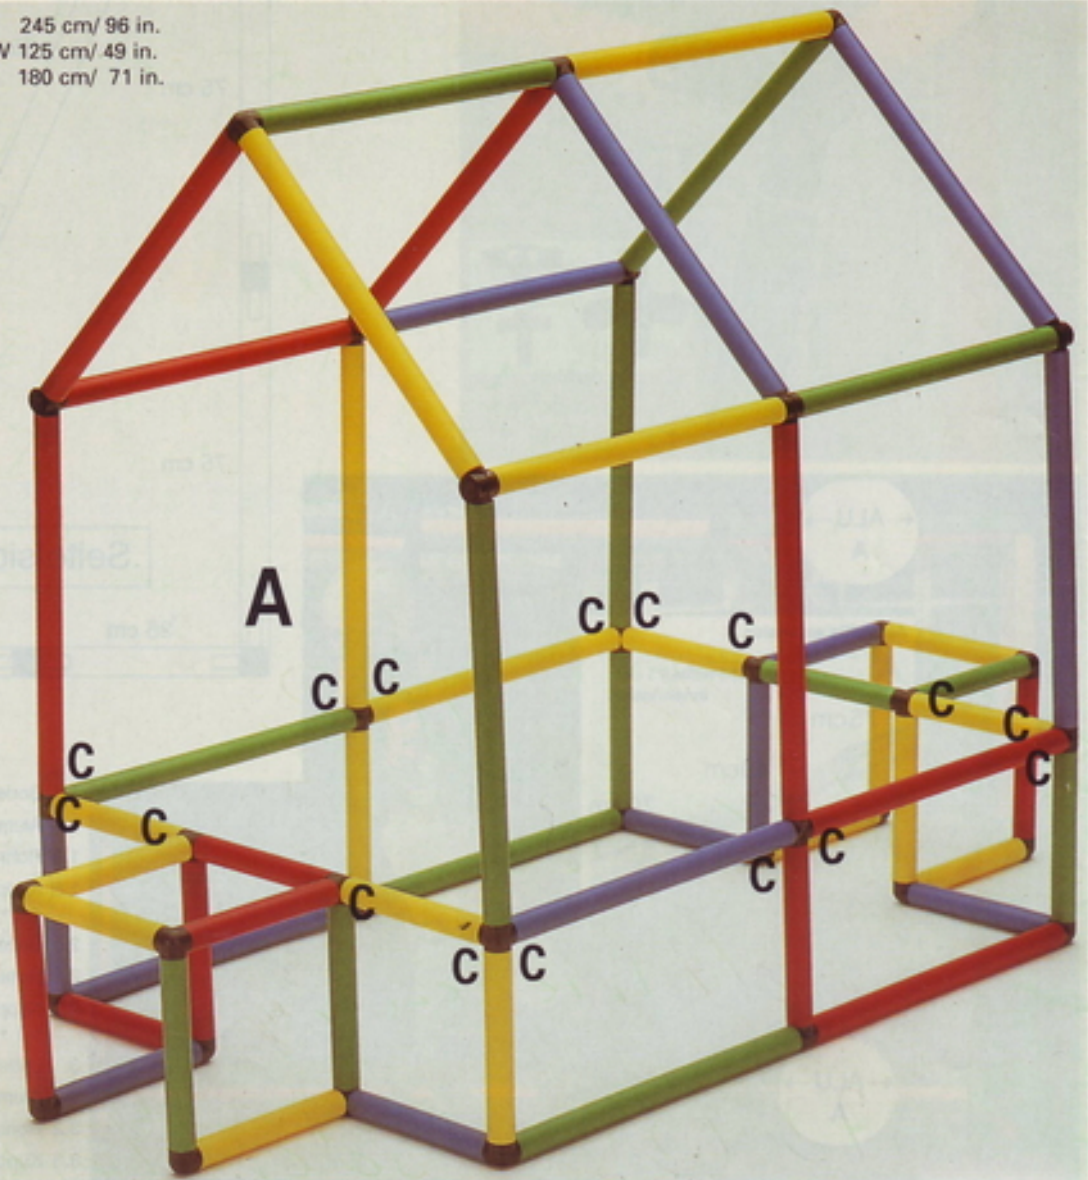

COMBINATIONS/EXTENSIONS

BALL - CAGE

incl. Netz/ Net

104 Components

Art. - No.: 11040

+ POOL

Art.- No.:11670

L 245 cm/ 96 in.
B/W 125 cm/ 49 in.
H 180 cm/ 71 in.