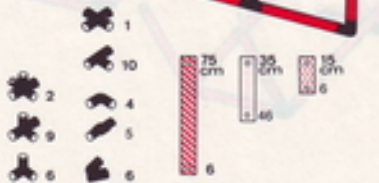

Flugzeug
airplane
avion

1 x Quadro BASIC

3+

L 150 cm
(59 in.)
B 205 cm
(80.7 in.)
H 75 cm
(30.7 in.)

4.92

Planierraupe
caterpillar

1 x Quadro BASIC

3+

L 178 cm
(70 in.)
B 355 cm
(139.4 in.)
H 98 cm
(38.6 in.)

4.92

1 x Quadro JUNIOR

Krabbelhaus toddler house

L 165 cm
(64.9 in.)
B 115 cm
(45.3 in.)
H 103 cm
(40.5 in.)

794

1 x Quadro JUNIOR

3+

Haus playhouse maison

L 150 cm
(59 in.)
B 85 cm
(33.4 in.)
H 93 cm
(36.7 in.)

492

Kletterberg
climbing hill
colline de grimper

1 x Quadro JUNIOR

6+

L 226 cm
(89.3 in.)
B 89 cm
(35.4 in.)
H 130 cm
(51.2 in.)