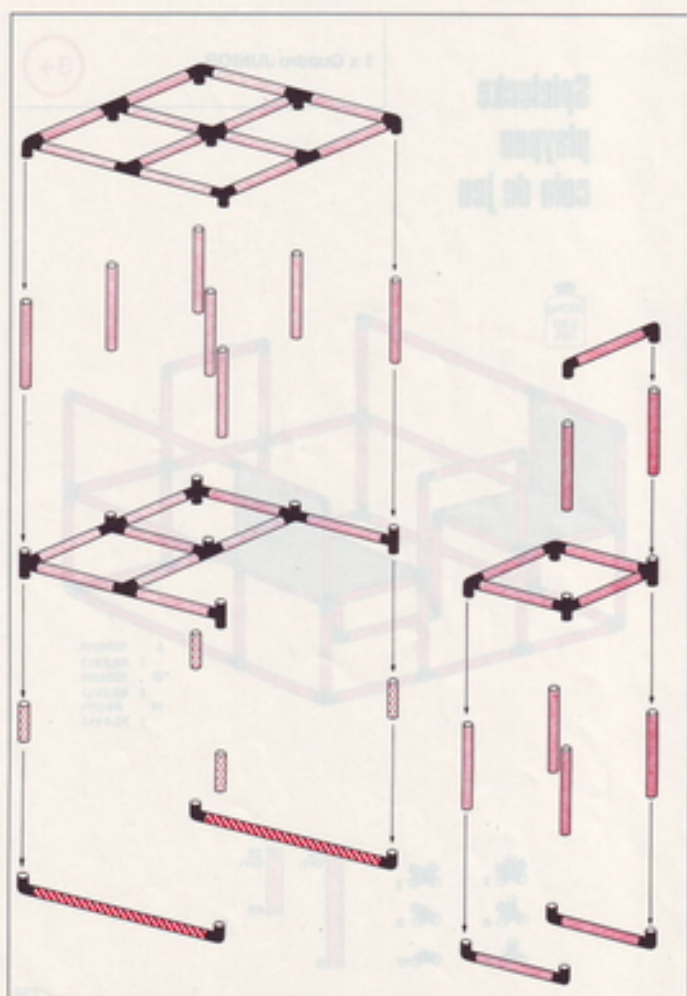

3+

L 205 cm
(80.7 in.)
B 125 cm
(49.2 in.)
H 85 cm
(33.4 in.)

4.92

Spielecke
playpen
coin de jeu

1 x Quadro JUNIOR

3+

L 125 cm
(49.2 in.)
B 125 cm
(49.2 in.)
H 85 cm
(33.4 in.)

4.92

1 x Quadro JUNIOR

6+

Regal shelf unit étagère

L 85 cm
(33.4 in.)
B 45 cm
(17.7 in.)
H 125 cm
(49.2 in.)

4.92

6

5

4