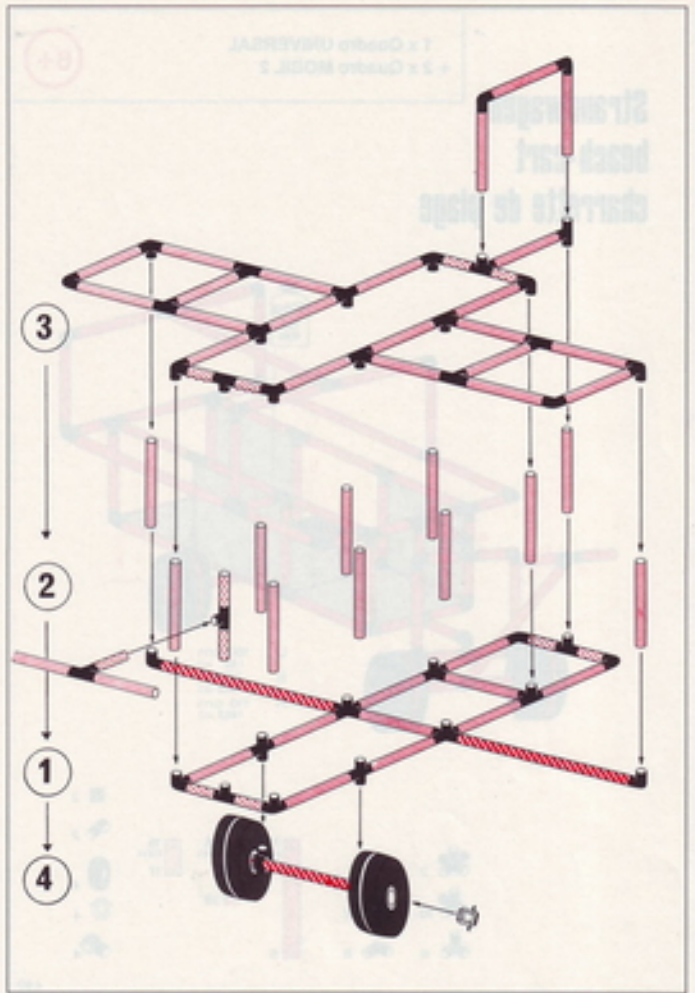

6+

verschraubt!
fix!
fixer!

L 205 cm
(807 in.)
B 185 cm
(73.2 in.)
H 110 cm
(43.3 in.)

4.92

Lok locomotive engine

1 x Quadro UNIVERSAL
+ 2 x Quadro MOBIL 2

3+

100kg
220 lbs