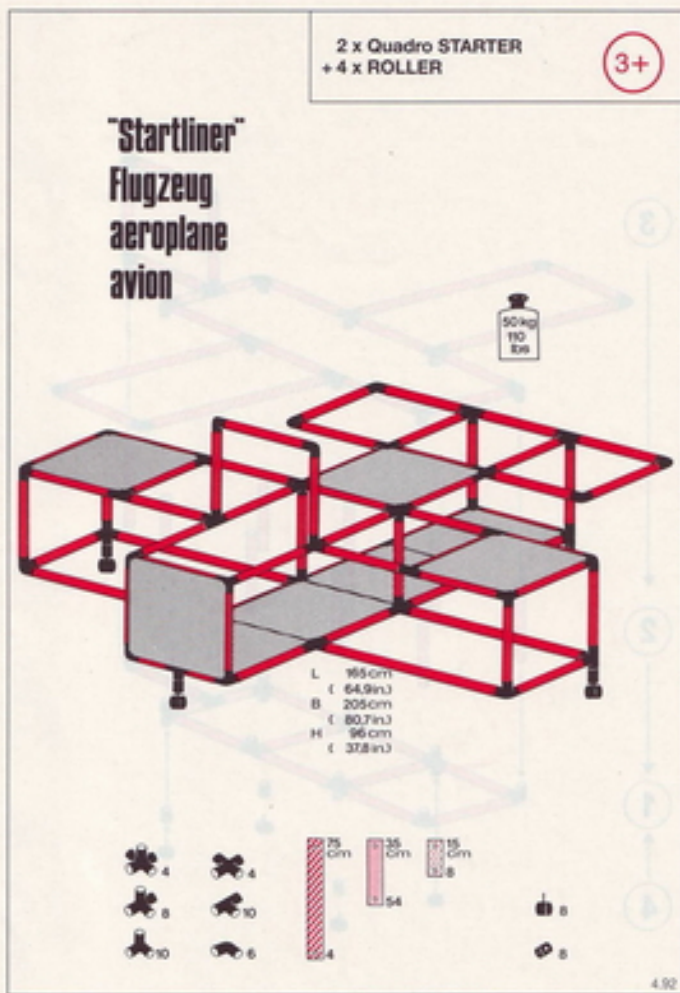

2 x Quadro STARTER
+ 4 x ROLLER

3+

"Greyhound" Bus

L 185cm
(72.8in.)
B 85cm
(33.4in.)
H 96cm
(37.8in.)

4.92

3

2

1

4

"Spitfire"
 Flugzeug
 aeroplane
 avion

1 x Quadro JUNIOR
 + 2 x ROLLER

3+

L 165 cm
 (65 in.)
 B 205 cm
 (80.7 in.)
 H 96 cm
 (38 in.)

4.92

3+

1 x Quadro JUNIOR
 + 2 x ROLLER