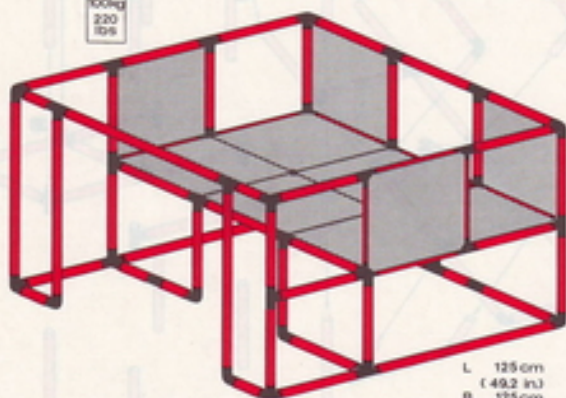

- * 2
- ✱ 9
- ✱ 8
- ✱ 2
- ✱ 12
- ✱ 4

4.92

Spielcenter
play-center
centre de jeu

1 x Quadro UNIVERSAL

1+

Achtung / Attention!
 General Instruction

L 125cm
 (49.2 in.)
 B 125cm
 (49.2 in.)
 H 85cm
 (33.4 in.)

- ✱ 1
- ✱ 11
- ✱ 11
- ✱ 8

- ✱ 2
- ✱ 11
- ✱ 4
- ✱ 3

4.92

**Barren
parallel bars
barres paralleles**

1 x Quadro UNIVERSAL

6+

L 205 cm
(80.7 in.)
B 125 cm
(49.2 in.)
H 125 cm
(49.2 in.)

4.92