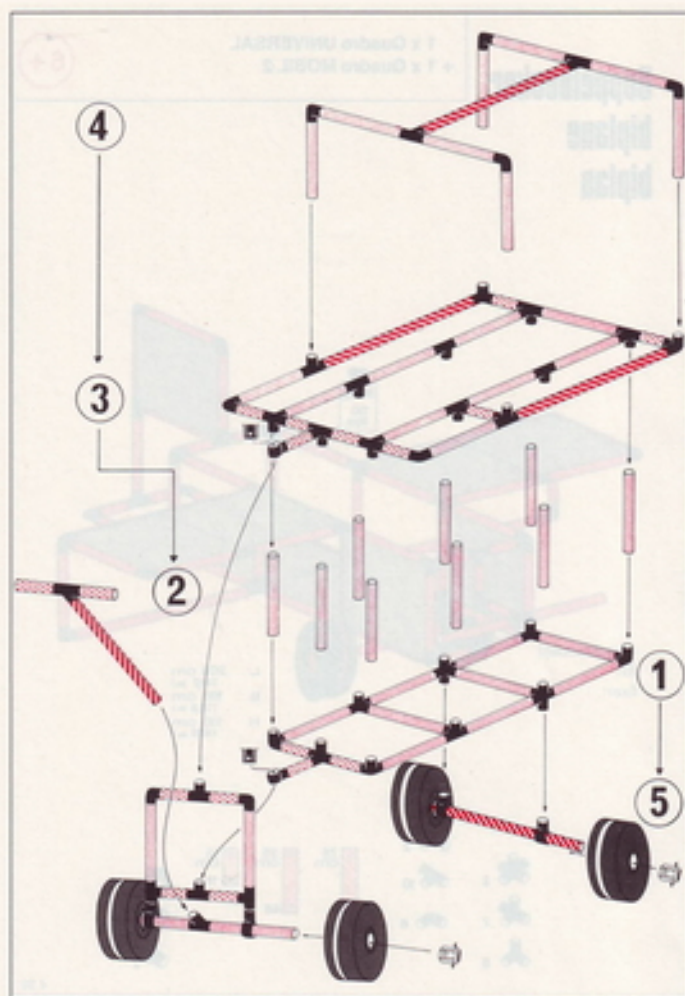

4.92

Schaukel
climber with swing
bascule

2 x Quadro UNIVERSAL
 + 1 x Quadro MOBIL 2

6+

Achtung, Attention!

Platten verschrauben
 lock the panels
 fixer les panneaux

L 245 cm
 (96.4 in.)
 B 165 cm
 (64.9 in.)
 H 137 cm
 (53.9 in.)