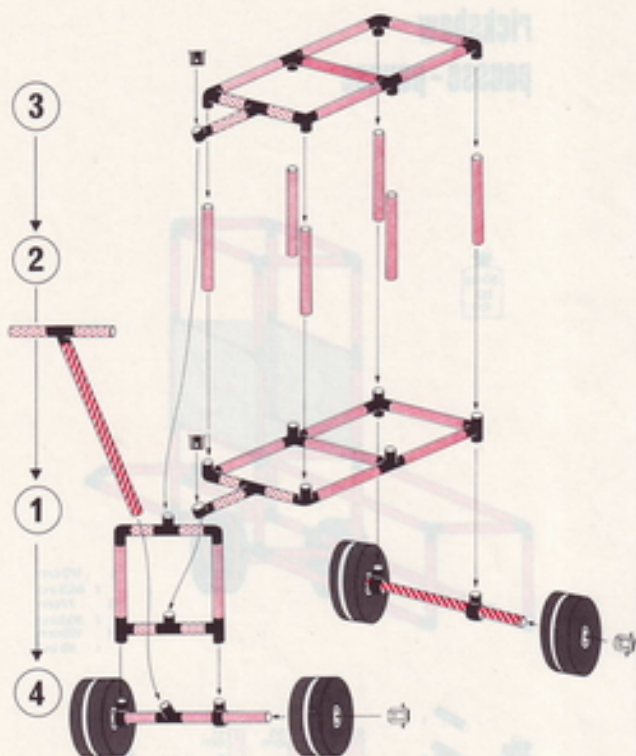

Handwagen
handcart
charrette

1 x Quadro STARTER
+ 2 x Quadro MOBIL 2

3+

L 130 cm
(51.2in.)
B 77 cm
(30.3in.)
H 70 cm
(27.5in.)

4.92

3+

"Amphicar" I

1 x Quadro STARTER
+ 2 x Quadro MOBIL 2

3+

50 kg
110 lbs
on Land
by land

Achtung/Attention!

für Pools + kleine Gewässer,
nicht für offene Gewässer
for pools + small lakes only,
not for open sea

L 125 cm
(49.2in.)
B 77 cm
(30.3in.)
H 70 cm
(27.5in.)

Auftrieb: 28 kg / 7 kg je Rad
buoyancy: 61.6 lbs / 15.4 lbs each wheel

4.92

3+