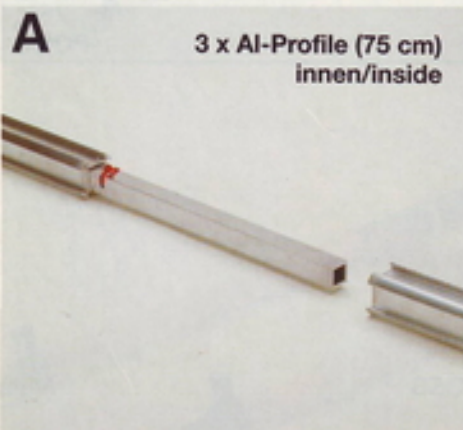

Al-Profile extension