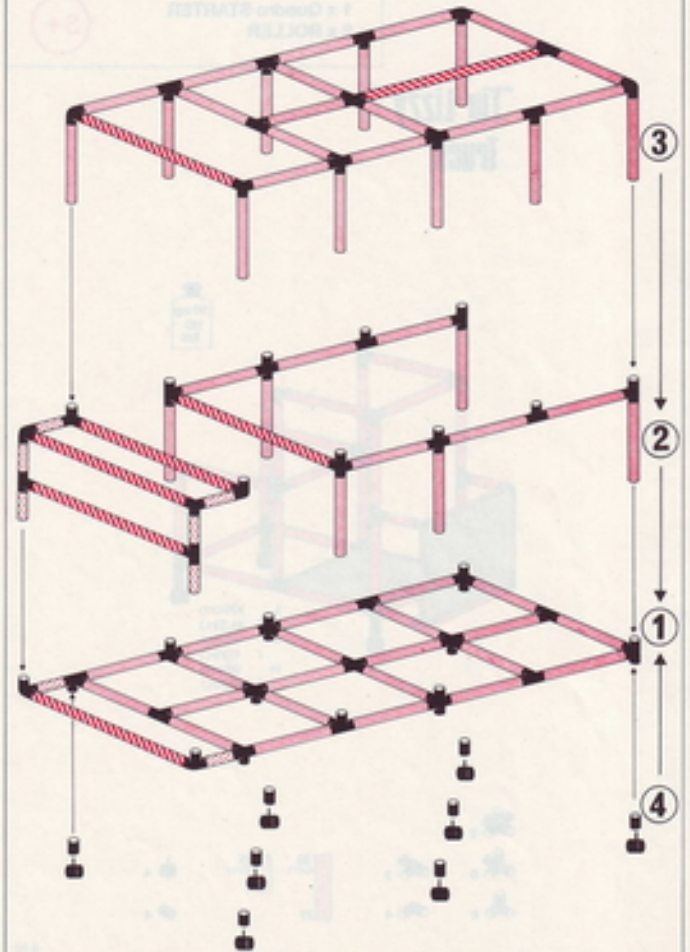

2 x Quadro STARTER
+ 4 x ROLLER

3+

"Turbo Truck"

L 145cm
(57.1in.)
B 85cm
(33.4in.)
H 96cm
(37.8in.)

4.92

3

2

1

4

2 x Quadro STARTER
+ 4 x ROLLER

3+

"Greyhound" Bus

L 185cm
(72.8in.)
B 85cm
(33.4in.)
H 96cm
(37.8in.)

4.92

3

2

1

4