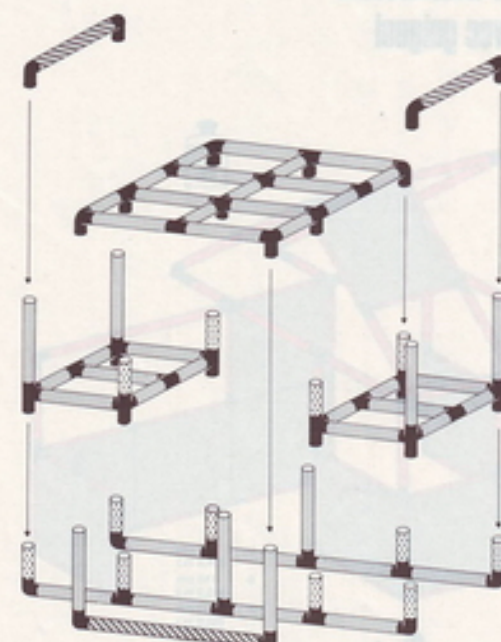

3
2
1

1 x Quadro UNIVERSAL

1+

Sitzgruppe playdesk

L 165 cm
(64.9 in.)
B 125 cm
(49.2 in.)
H 65 cm
(25.5 in.)

794

1 x Quadro UNIVERSAL

3
2
1