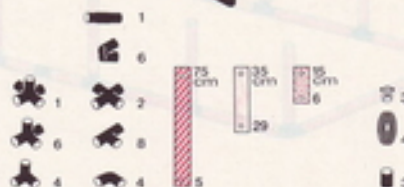

L 125 cm
(49.2 in.)
B 95 cm
(37.4 in.)
H 118 cm
(46.6 in.)