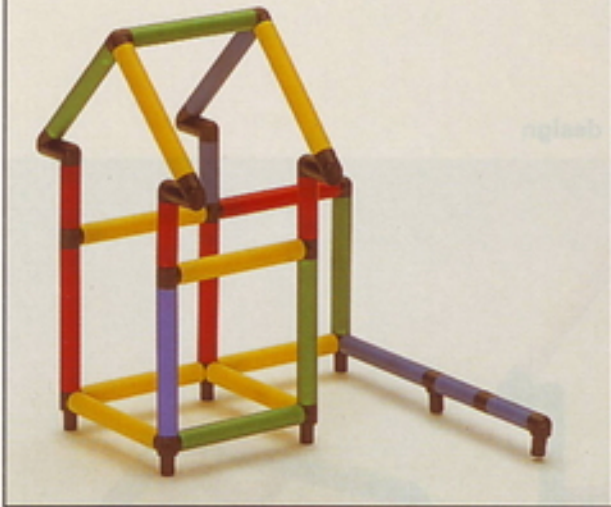

RUTSCHE/ SLIDE
siehe/see separate design

2

1

UNIVERSAL / SLIDE / POOL

3

1 x UNIVERSAL + 1 x RUTSCHE & AUSLAUF + 1 x POOL GROSS
1 x UNIVERSAL + 1 x SLIDE & RUNOUT + 1 x POOL LARGE

L 445 cm / 173.5 in.

B / W 165 cm / 64.3 in.