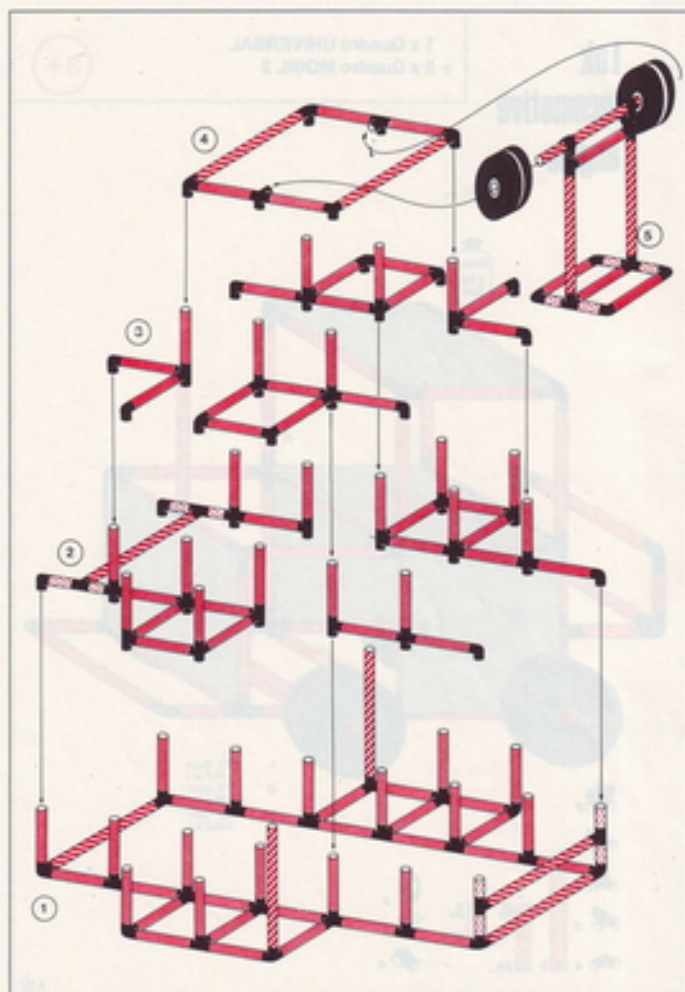

Strandwagen
beach-cart
charrette de plage

1 x Quadro UNIVERSAL
+ 2 x Quadro MOBIL 2

6+

L 160 cm
(63 in.)
B 77 cm
(30.3 in.)
H 190 cm
(74.8 in.)

4.92

Schaukel
climber with swing
bascule

2 x Quadro UNIVERSAL
+ 1 x Quadro MOBIL 2

6+

Achtung, Attention!

Platten verschrauben
lock the panels
fixer les panneaux

L 245 cm
(96.4 in.)
B 165 cm
(64.9 in.)
H 137 cm
(53.9 in.)

4.92