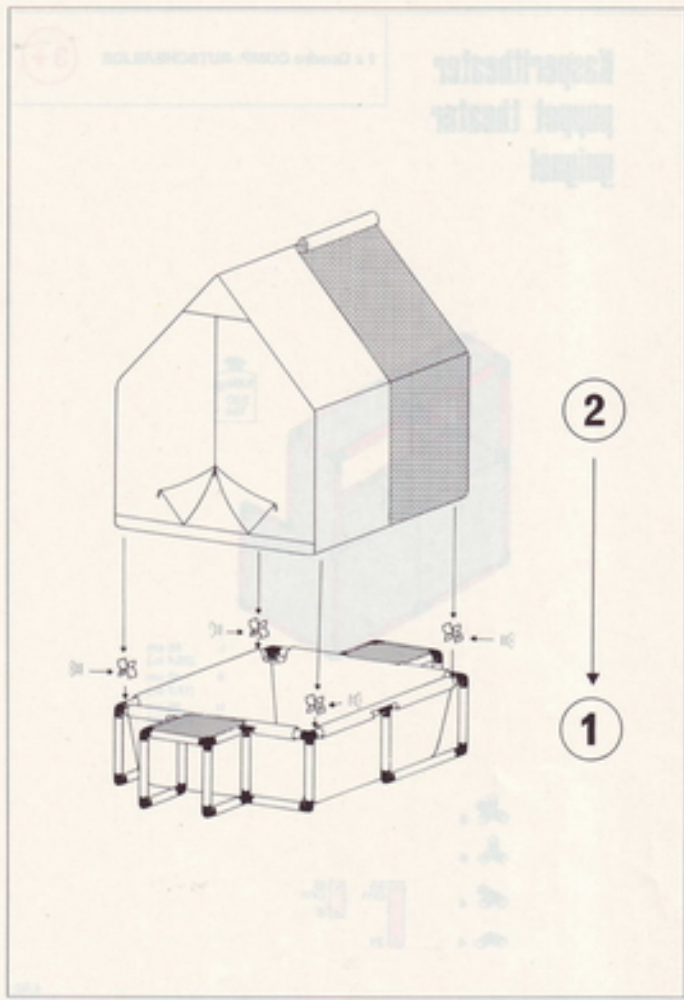

2

1

1/97

1 x Quadro ZELT / LODGE

1+

Zelt
lodge

L 165 cm
(64,9 in.)
B 125 cm
(49,2 in.)
H 168 cm
(66,2 in.)

7/94

1

2

Zelt mit Pool groß Lodge with pool large

1 x Quadro ZELT / LODGE
+ 1 x Quadro POOL GROSS

3+

L 245 cm
(96,4 in.)
B 125 cm
(49,2 in.)
H 213 cm
(83,9 in.)

7794

Tunnel

1 x Quadro COMP.-RUTSCHE/SLIDE

3+

L 185 cm
(72,9 in.)
B 45 cm
(17,7 in.)
H 25 cm
(9,8 in.)

4.92

Kasperltheater puppet theater guignol

1 x Quadro COMP.-RUTSCHE/SLIDE

3+

100kg
220 lbs