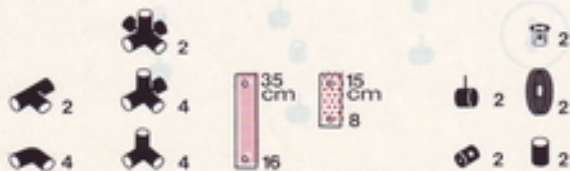

3
2
1

1 x Quadro BABY

1+

Auto car voiture

Achtung / Attention!

General Instruction

50 kg
110 lbs

L 120 cm
(47.2 in.)
B 65 cm
(25.6 in.)
H 56 cm
(22 in.)