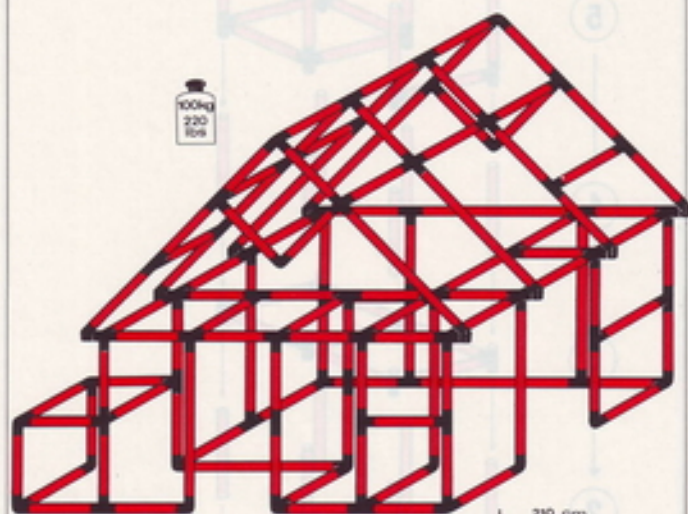

4

3

2

1

Grosses Haus
large playhouse
grande maison

2 x Quadro JUNIOR

6+

L 210 cm
(82.6 in.)
B 125 cm
(49.2 in.)
H 173 cm
(68.1 in.)