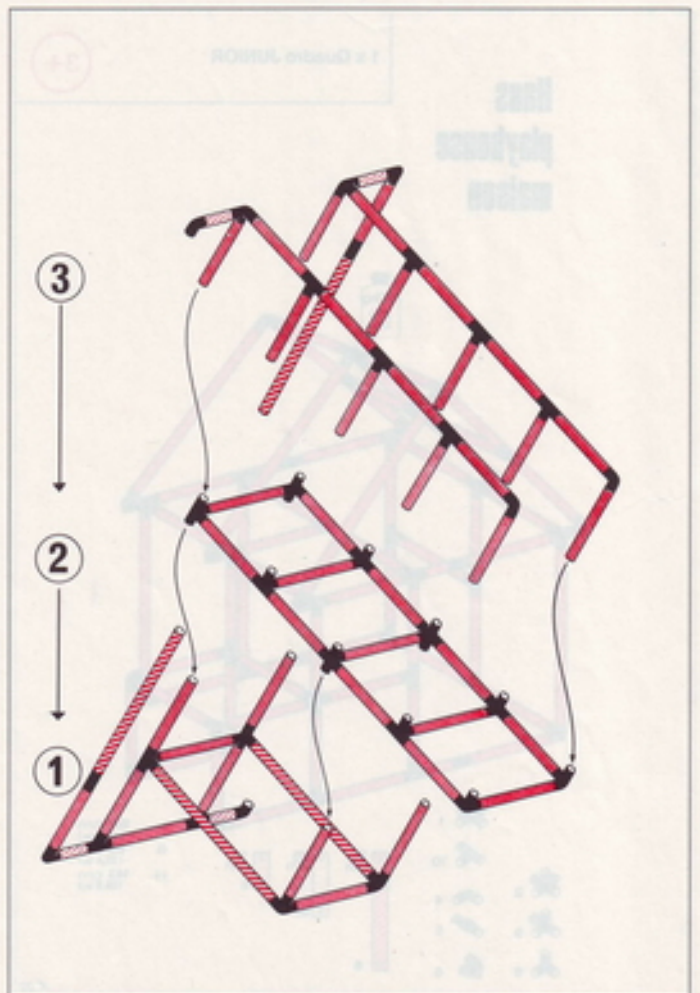

4.92

Rutsche
slide
toboggan

1 x Quadro JUNIOR

3+

L 185 cm
(73.8 in.)
B 85 cm
(33.4 in.)
H 111 cm
(43.7 in.)

4.92

Barren
parallel bars
barres parallèles

1 x Quadro JUNIOR

3+

L 205 cm
(80.7 in.)
B 125 cm
(49.2 in.)
H 85 cm
(33.4 in.)

4.92

Spielecke
playpen
coin de jeu

1 x Quadro JUNIOR

3+

L 125 cm
(49.2 in.)
B 125 cm
(49.2 in.)
H 85 cm
(33.4 in.)

4.92