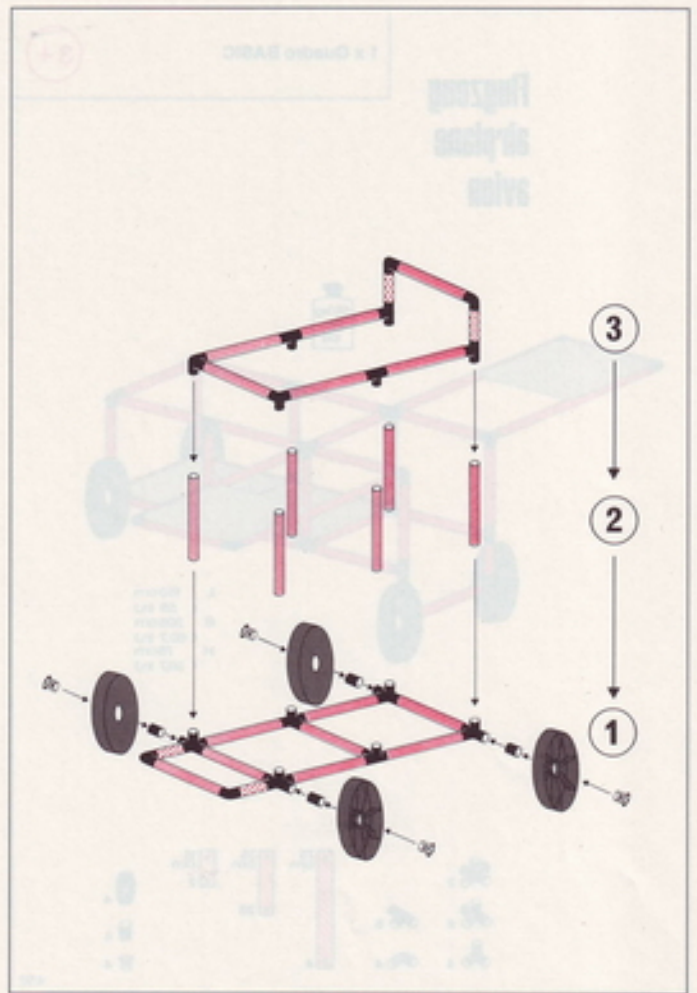

1 x Quadro BASIC

3+

L 125 cm
 (49.2 in.)
 B 95 cm
 (37.4 in.)
 H 118 cm
 (46.6 in.)

4.92

Kletterturm
basic loft
galerie

1 x Quadro BASIC

1+

Achtung / Attention!
 General Instruction

L 110 cm
 (43.3 in.)
 B 110 cm
 (43.3 in.)
 H 85 cm
 (33.4 in.)

4.92

Spielcenter play-center coin de jeu

1 x Quadro BASIC

1+

Achtung / Attention!
General Instruction

L 138 cm
(54.3 in)
B 110 cm
(43.3 in)
H 85 cm
(33.4 in)

4.92

Wippe und Rutsche swing and slide bascule et toboggan

1 x Quadro BASIC

3+

L 178 cm
(70 in)
B 97 cm
(38.2 in)
H 97 cm
(38.2 in)

4.92

Lok engine locomotive

1 x Quadro BASIC

3+

L 118 cm
 (46,5 in.)
 B 57 cm
 (22,4 in.)
 H 79 cm
 (30,7 in.)

4.92

LKW truck camion

1 x Quadro BASIC

3+

L 118 cm
 (46,5 in.)
 B 57 cm
 (22,4 in.)
 H 99 cm
 (38,6 in.)

4.92