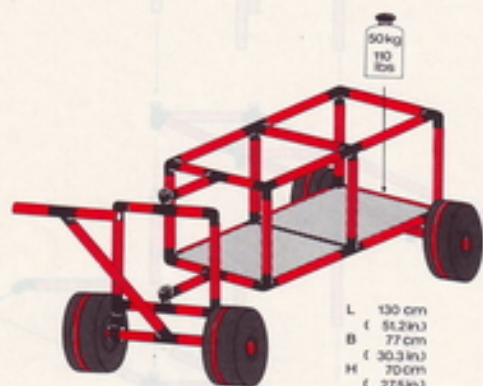

3

2

1

4

Handwagen
handcart
charrette

1 x Quadro STARTER
+ 2 x Quadro MOBIL 2

3+

L 130 cm
(51.2in.)
B 77 cm
(30.3in.)
H 70 cm
(27.5in.)