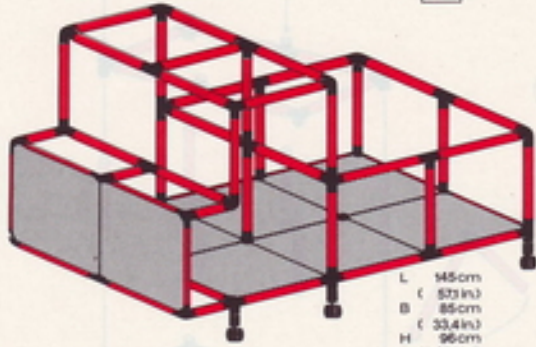

2 x Quadro STARTER
+ 4 x ROLLER

3+

"Turbo Truck"