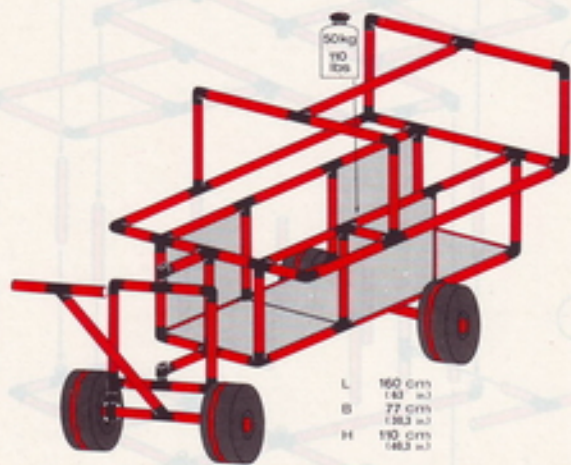

L 125 cm
(49.2 in.)
B 77 cm
(30.3 in.)
H 110 cm
(43.3 in.)

4.92

Strandwagen
beach-cart
charrette de plage

1 x Quadro UNIVERSAL
 + 2 x Quadro MOBIL 2

6+

L 160 cm
 (63 in.)
 B 77 cm
 (30.3 in.)
 H 190 cm
 (74.8 in.)

4.92

Schaukel
climber with swing
bascule

2 x Quadro UNIVERSAL
 + 1 x Quadro MOBIL 2

6+

Achtung, Attention!

Platten verschrauben
 lock the panels
 fixer les panneaux

L 245 cm
 (96.4 in.)
 B 165 cm
 (64.9 in.)
 H 137 cm
 (53.9 in.)