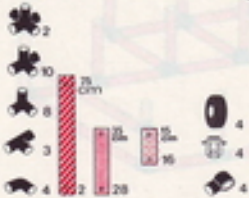

6+

verschraubt!
fix!
fixer!

L 205 cm
(807 in.)
B 185 cm
(73.2 in.)
H 110 cm
(43.3 in.)

4.92

Lok locomotive engine

1 x Quadro UNIVERSAL
+ 2 x Quadro MOBIL 2

3+

100kg
220 lbs

L 125 cm
(49.2 in.)
B 77 cm
(30.3 in.)
H 110 cm
(43.3 in.)

4.92

Strandwagen
beach-cart
charrette de plage

1 x Quadro UNIVERSAL
 + 2 x Quadro MOBIL 2

6+

L 160 cm
 (63 in.)
 B 77 cm
 (30.3 in.)
 H 190 cm
 (74.8 in.)