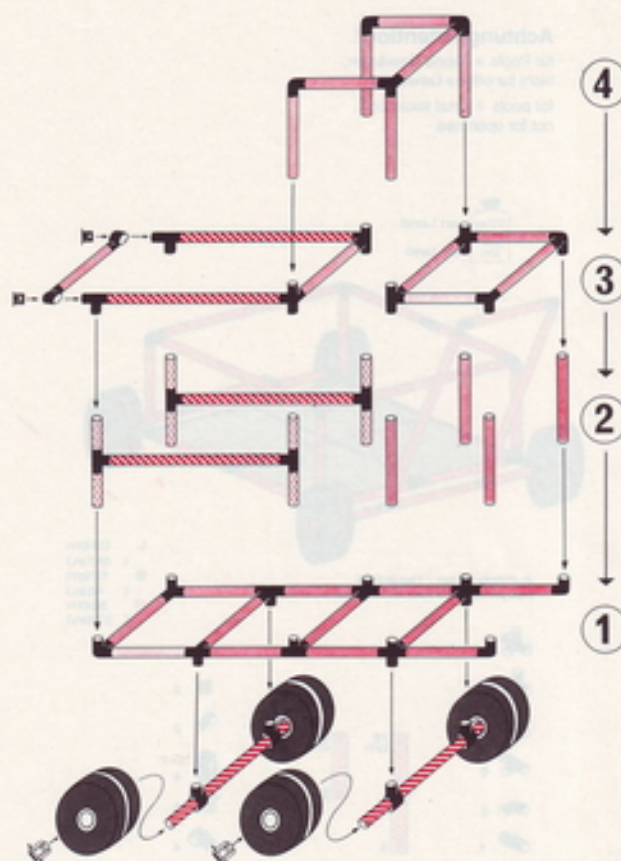

4.92

1 x Quadro JUNIOR
+ 2 x Quadro MOBIL 2

6+