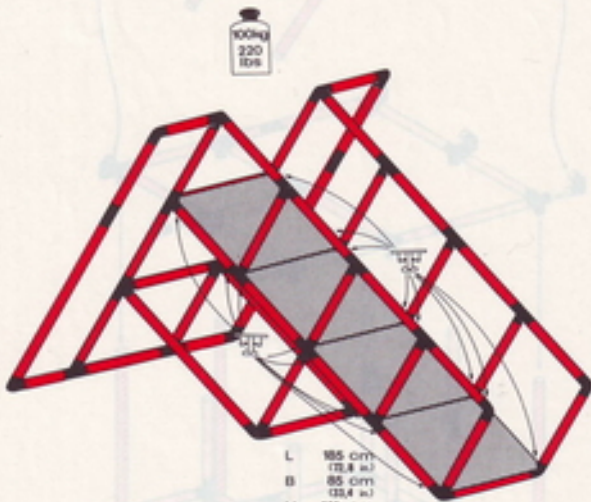

Rutsche
slide
toboggan

1 x Quadro JUNIOR

3+

L 185 cm
(73.8 in.)
B 85 cm
(33.4 in.)
H 111 cm
(43.7 in.)

4.92