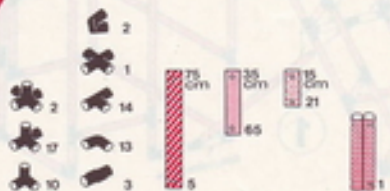

L 210 cm
(82,6 in.)
B 125 cm
(49,2 in.)
H 174 cm
(68,5 in.)