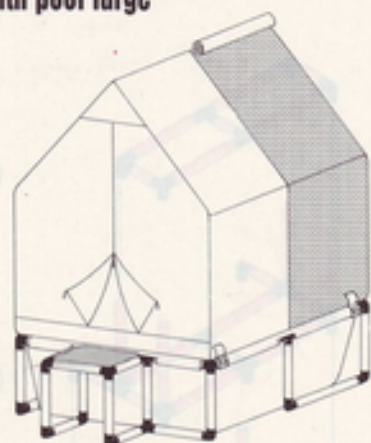

2

1

1/97

1 x Quadro ZELT / LODGE

1+

Zelt
lodge

L 165 cm
(64,9 in.)
B 125 cm
(49,2 in.)
H 168 cm
(66,2 in.)

7/94

1

2

Zelt mit Pool groß Lodge with pool large

1 x Quadro ZELT / LODGE
+ 1 x Quadro POOL GROSS

3+

L 245 cm
(96,4 in.)
B 125 cm
(49,2 in.)
H 213 cm
(83,9 in.)

7794

Tunnel