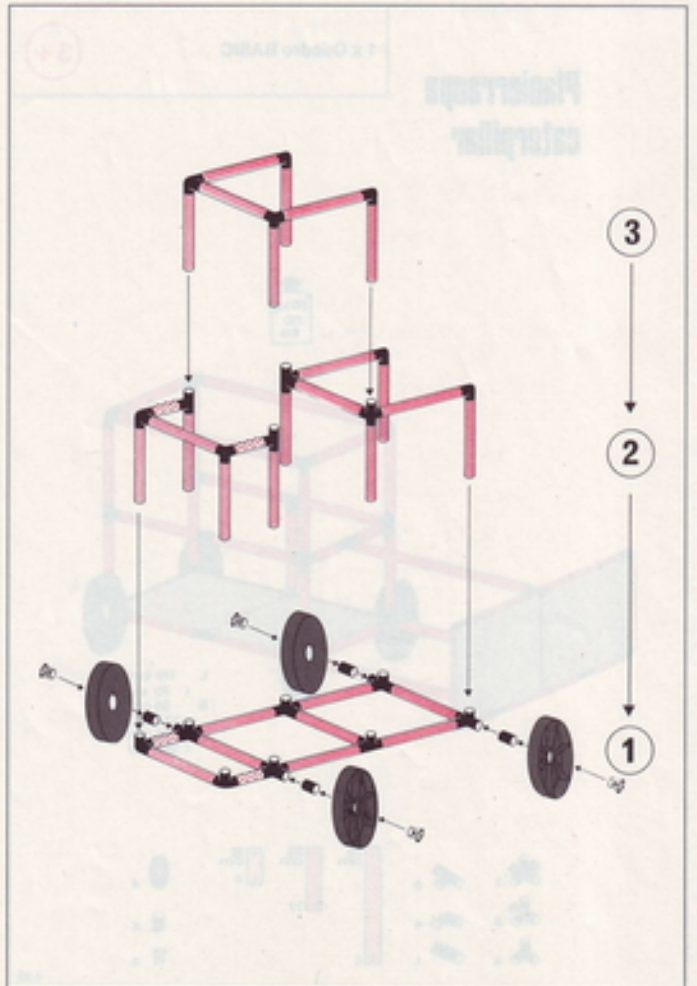

4.92

Wippe und Rutsche swing and slide bascule et toboggan

1 x Quadro BASIC

3+

L 178 cm
(70 in)
B 97 cm
(38.2 in)
H 97 cm
(38.2 in)

4.92

Lok engine locomotive

1 x Quadro BASIC

3+

L 118 cm
 (46,5 in.)
 B 57 cm
 (22,4 in.)
 H 79 cm
 (30,7 in.)

4.92

LKW truck camion

1 x Quadro BASIC

3+

L 118 cm
 (46,5 in.)
 B 57 cm
 (22,4 in.)
 H 99 cm
 (38,6 in.)

4.92

Flugzeug
airplane
avion

1 x Quadro BASIC

3+

L 150 cm
(59 in.)
B 205 cm
(80.7 in.)
H 75 cm
(30.7 in.)

4.92

Planierraupe
caterpillar

1 x Quadro BASIC

3+