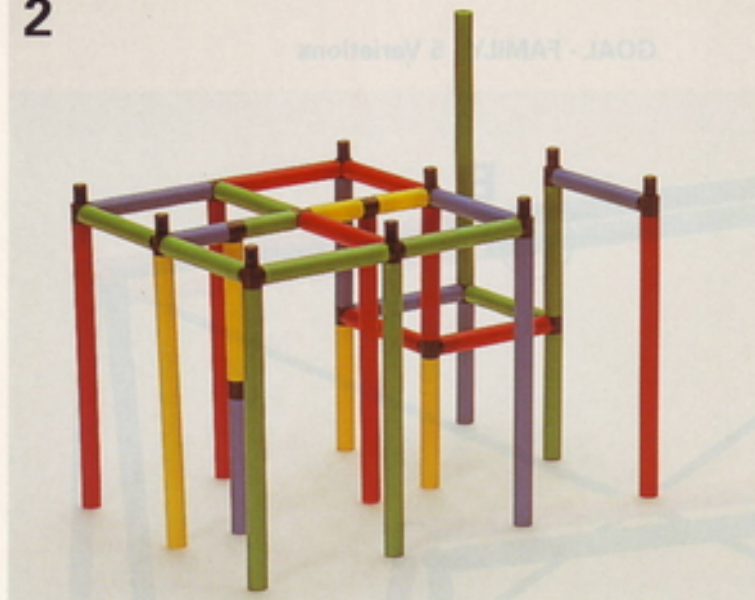

H 225 cm / 89.0 in.

RUTSCHE / SLIDE / POOL
siehe/see separate design

2

1

2

3

TOWER / SLIDE / POOL

L 445 cm/ 173.5 in.