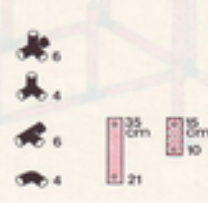

Zelt mit Pool groß Lodge with pool large

1 x Quadro ZELT / LODGE
+ 1 x Quadro POOL GROSS

3+

L 245 cm
(96,4 in.)
B 125 cm
(49,2 in.)
H 213 cm
(83,9 in.)

7794

Tunnel

1 x Quadro COMP.-RUTSCHE/SLIDE

3+

L 185 cm
(72,9 in.)
B 45 cm
(17,7 in.)
H 25 cm
(9,8 in.)

4.92