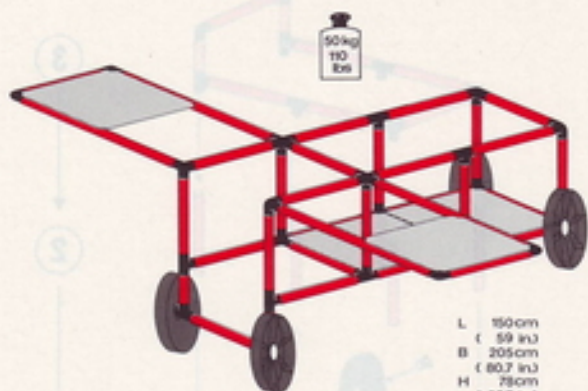

4.92

Wippe und Rutsche swing and slide bascule et toboggan

1 x Quadro BASIC

3+

L 178 cm
(70 in)
B 97 cm
(38.2 in)
H 97 cm
(38.2 in)

4.92

Lok engine locomotive

1 x Quadro BASIC

3+

L 118 cm
 (46,5 in.)
 B 57 cm
 (22,4 in.)
 H 79 cm
 (30,7 in.)

4.92

LKW truck camion

1 x Quadro BASIC

3+

L 118 cm
 (46,5 in.)
 B 57 cm
 (22,4 in.)
 H 99 cm
 (38,6 in.)

4.92

Flugzeug
airplane
avion

1 x Quadro BASIC

3+

L 150 cm
(59 in.)
B 205 cm
(80.7 in.)
H 75 cm
(30.7 in.)

4.92

Planierraupe
caterpillar

1 x Quadro BASIC

3+