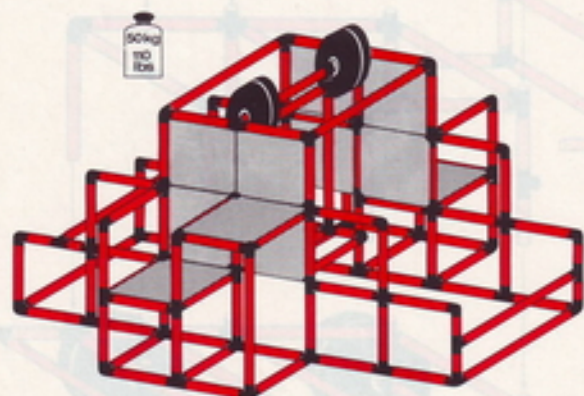

4.92

Schaukel
climber with swing
bascule

2 x Quadro UNIVERSAL
 + 1 x Quadro MOBIL 2

6+

Achtung, Attention!

Platten verschrauben
 lock the panels
 fixer les panneaux

L 245 cm
 (96.4 in.)
 B 165 cm
 (64.9 in.)
 H 137 cm
 (53.9 in.)