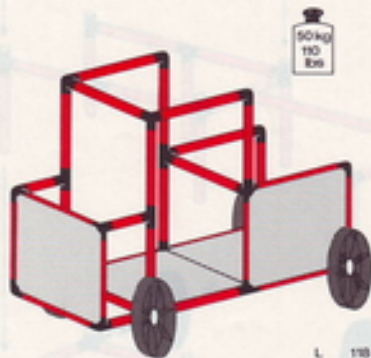

4.92

Wippe und Rutsche swing and slide bascule et toboggan

1 x Quadro BASIC

3+

L 178 cm
(70 in)
B 97 cm
(38.2 in)
H 97 cm
(38.2 in)

4.92

Lok engine locomotive

1 x Quadro BASIC

3+

L 118 cm
 (46,5 in.)
 B 57 cm
 (22,4 in.)
 H 79 cm
 (30,7 in.)

4.92

LKW truck camion

1 x Quadro BASIC

3+

L 118 cm
 (46,5 in.)
 B 57 cm
 (22,4 in.)
 H 99 cm
 (38,6 in.)

4.92

Flugzeug
airplane
avion

1 x Quadro BASIC

3+

L 150 cm
(59 in.)
B 205 cm
(80.7 in.)
H 75 cm
(30.7 in.)

4.92

Planierraupe
caterpillar

1 x Quadro BASIC

3+