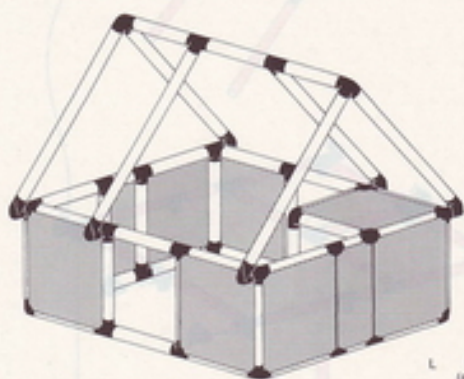

L 165 cm
(65 in.)
B 235 cm
(92.5 in.)
H 105 cm
(41.3 in.)

4.92

1 x Quadro UNIVERSAL

1+

Babyhaus toddler house

L 125 cm
(49.2 in.)
B 115 cm
(45.3 in.)
H 103 cm
(40.5 in.)

794

1 x Quadro UNIVERSAL

3
2
1

1 x Quadro UNIVERSAL

1+

Sitzgruppe playdesk

L 165 cm
(64.9 in.)
B 125 cm
(49.2 in.)
H 65 cm
(25.5 in.)

794

1 x Quadro UNIVERSAL

3
2
1