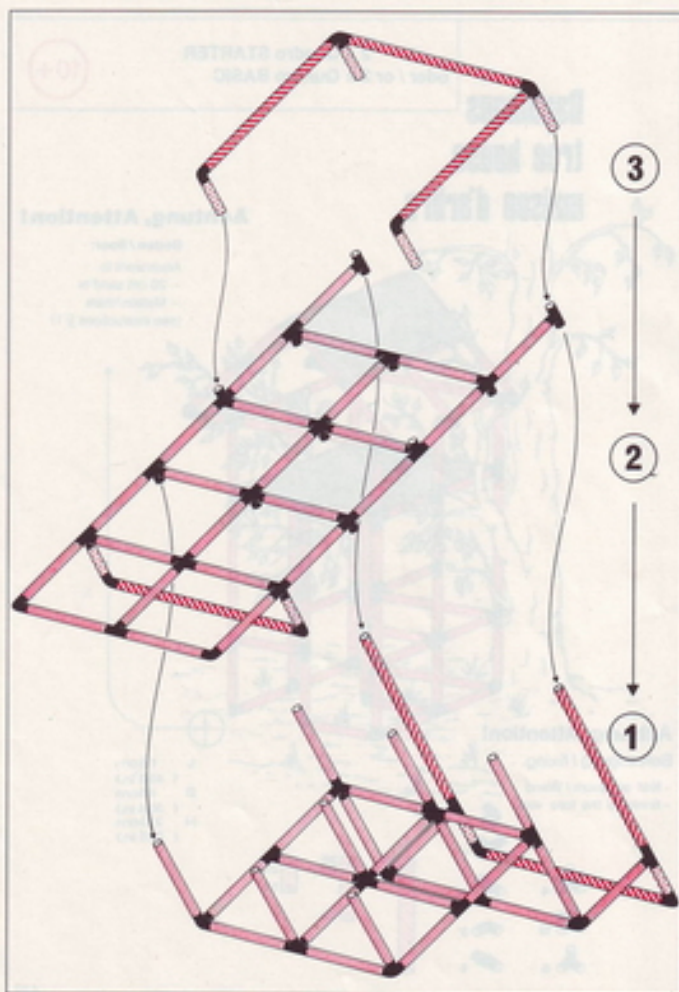

Spielecke playpen coin de jeu

2 x Quadro STARTER
oder / or 2 x Quadro BASIC

1+

Achtung / Attention!
General Instruction

L 165cm
(64.9in.)
B 125cm
(49.2in.)
H 85cm
(33.4in.)

4.92

Doppelrutsche double slide double toboggan

2 x Quadro STARTER
oder / or 2 x Quadro BASIC

3+

Achtung, Attention!

Platten verschrauben
lock the panels
fixer les panneaux

L 225cm
(88.6in.)
B 85cm
(33.4in.)
H 134cm
(48.8in.)

4.92

Basic Spielhaus
Basic play house
Basic maison

1 x Quadro BASIC

3+

L 125 cm
 (49.2 in.)
 B 95 cm
 (37.4 in.)
 H 118 cm
 (46.6 in.)

4.92

Kletterturm
basic loft
galerie

1 x Quadro BASIC

1+

Achtung / Attention!
 General Instruction

L 110 cm
 (43.3 in.)
 B 110 cm
 (43.3 in.)
 H 85 cm
 (33.4 in.)

4.92

Spielcenter play-center coin de jeu

1 x Quadro BASIC

1+

Achtung / Attention!
General Instruction

L 138 cm
(54.3 in)
B 110 cm
(43.3 in)
H 85 cm
(33.4 in)