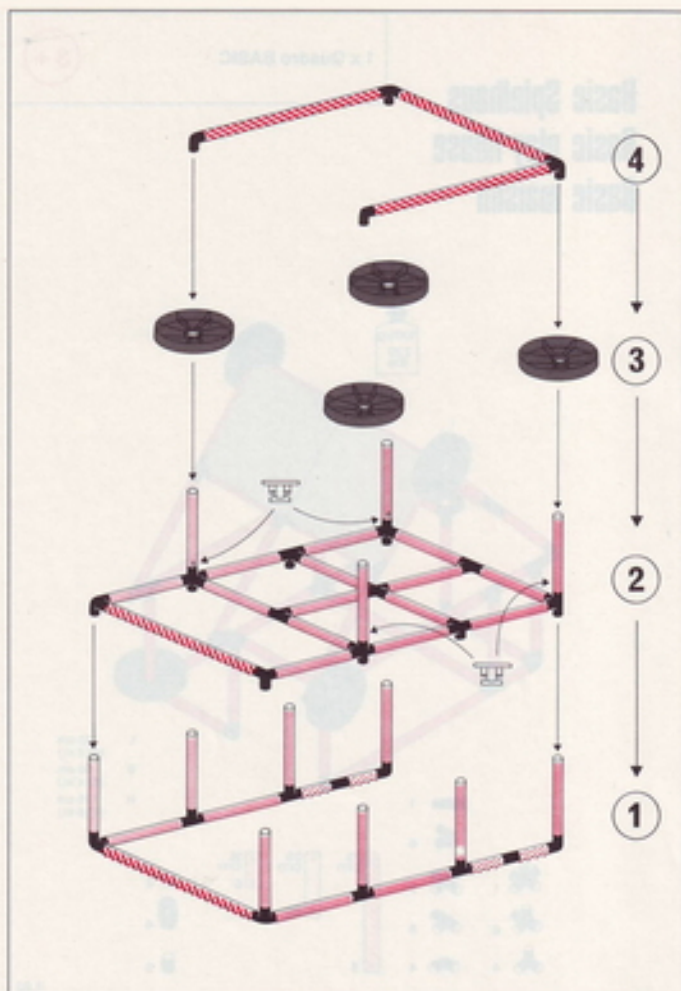

1 x Quadro BASIC

3+

L 125 cm
 (49.2 in.)
 B 95 cm
 (37.4 in.)
 H 118 cm
 (46.6 in.)

4.92

Kletterturm
basic loft
galerie

1 x Quadro BASIC

1+

Achtung / Attention!
 General Instruction

L 110 cm
 (43.3 in.)
 B 110 cm
 (43.3 in.)
 H 85 cm
 (33.4 in.)

4.92

Spielcenter play-center coin de jeu

1 x Quadro BASIC

1+

Achtung / Attention!
General Instruction

L 138 cm
(54.3 in)
B 110 cm
(43.3 in)
H 85 cm
(33.4 in)

4.92

Wippe und Rutsche swing and slide bascule et toboggan

1 x Quadro BASIC

3+

L 178 cm
(70 in)
B 97 cm
(38.2 in)
H 97 cm
(38.2 in)

4.92

Lok engine locomotive

1 x Quadro BASIC