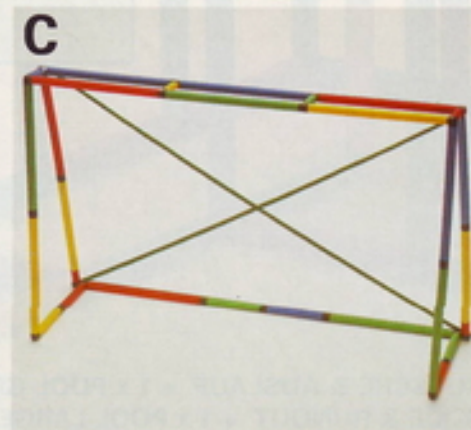

TOR/ GOAL stabilizing