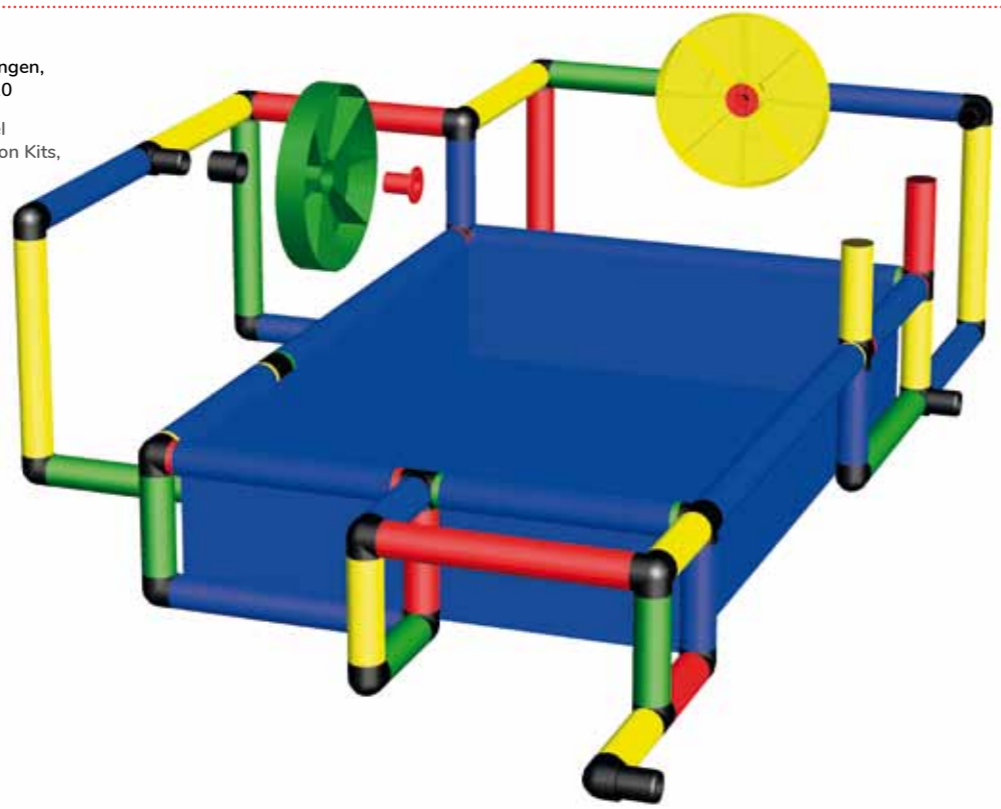

2

Einbau Multirad
Aufbauanleitung Erweiterungen,
Sicherheitshinweise 1.10
Installation Multi-wheel
Construction Manual Expansion Kits,
Safety Manual 1.10