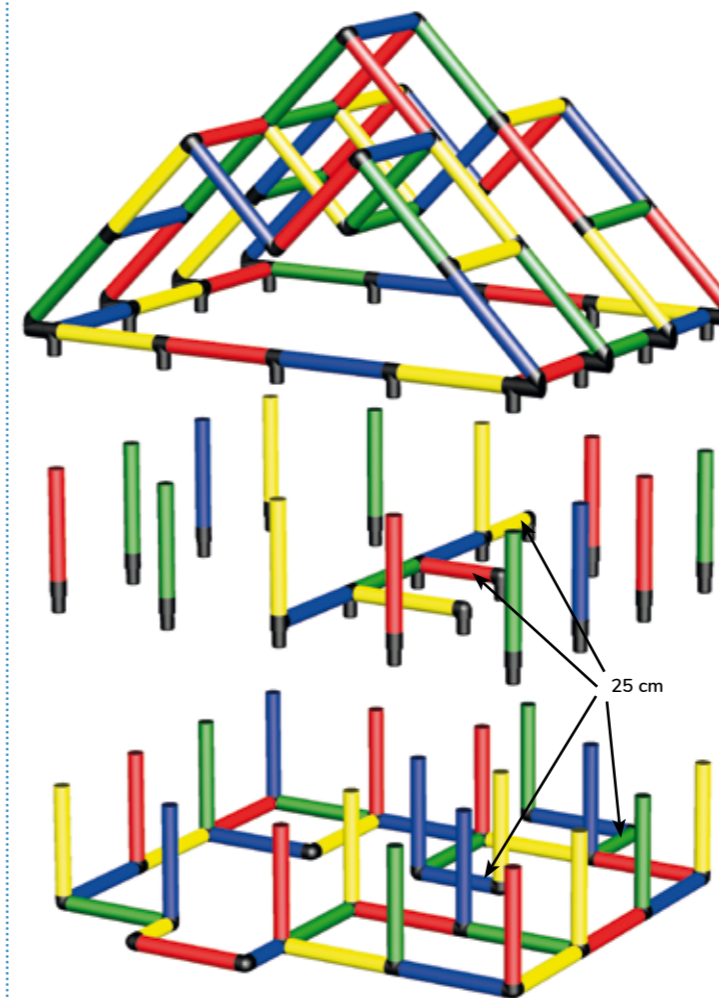

Mega Climbing Roof and Playhouse

179 x 175 x 174 cm
4 j/yr ⌚ 5 std/h

B0012

Erforderliche Baukästen Required Kits

1x

1x

1

2