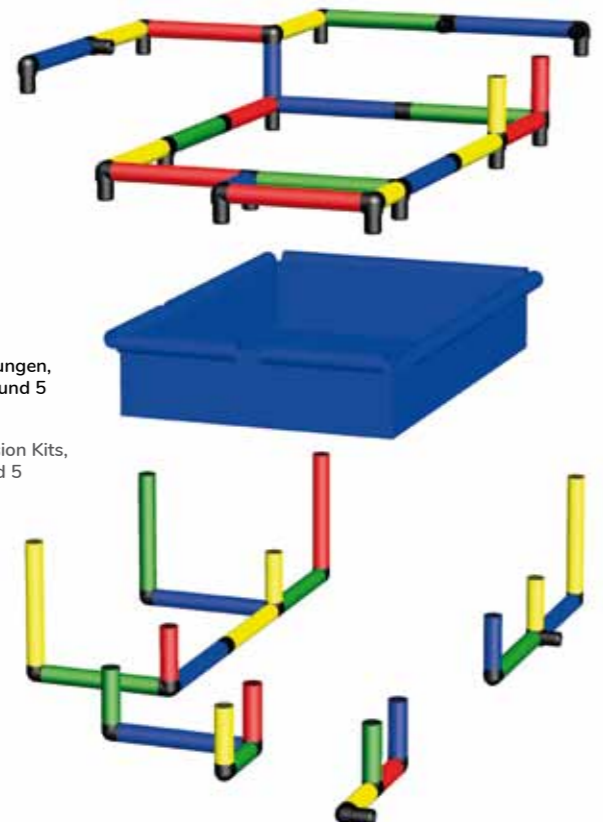

1

Aufbau Pool S
Aufbauanleitung Erweiterungen,
Sicherheitshinweise 1.14 und 5
Assembling Pool S
Construction Manual Expansion Kits,
Safety Manual 1.14 and 5