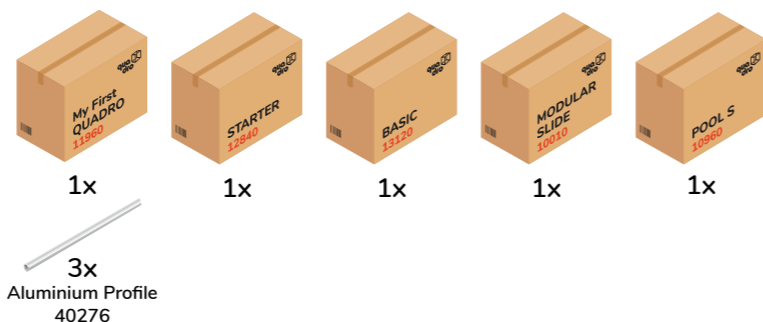

Erforderliche Produkte Required Products