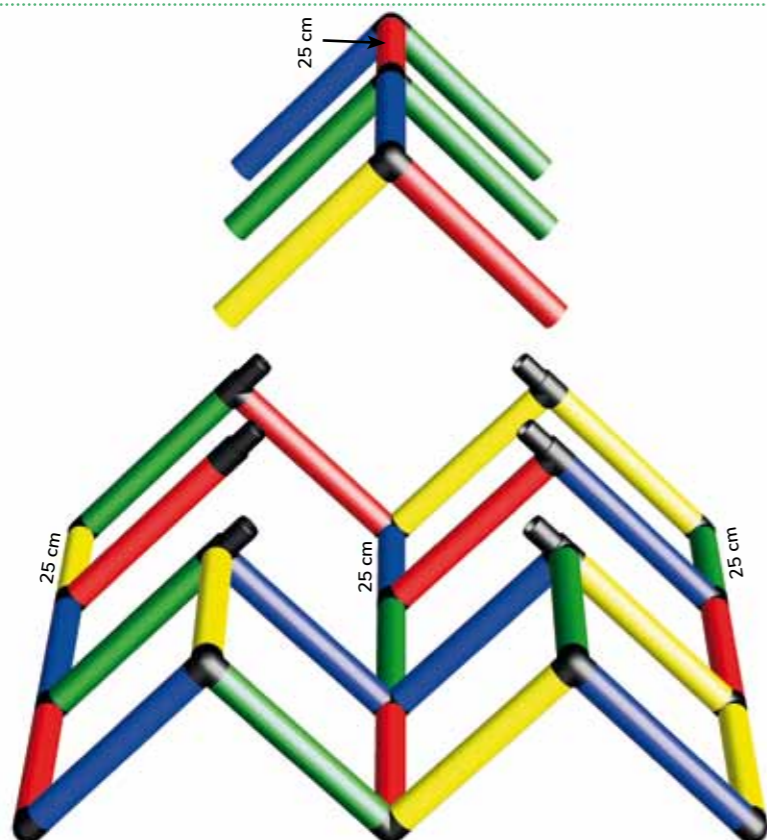

Mein erster Kletterberg

My First Climbing Hill

118 x 115 x 64 cm

18 m/mo ⌚ 2 std/h

A0020

1

2

Mein erstes Häuschen

My First Cottage

99 x 85 x 96 cm

6 m/mo ⌚ 2 std/h

A0021

1

2